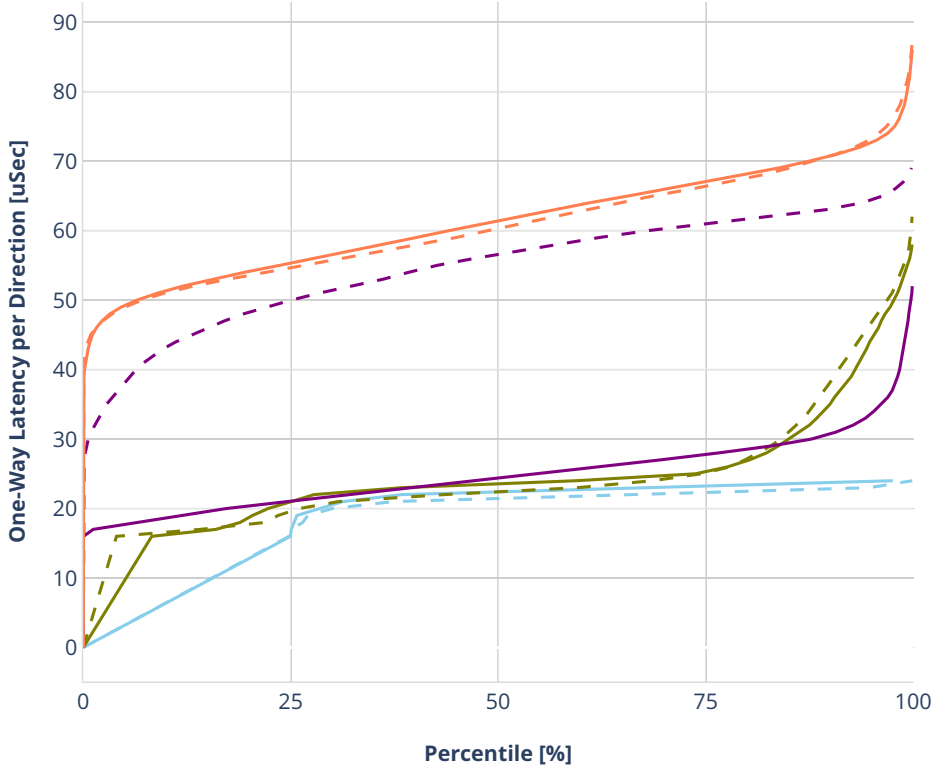

### Latency: avf-ethip6-ip6scale20k

- No-load.
- Low-load, 10% PDR.
- Mid-load, 50% PDR.
- High-load, 90% PDR.