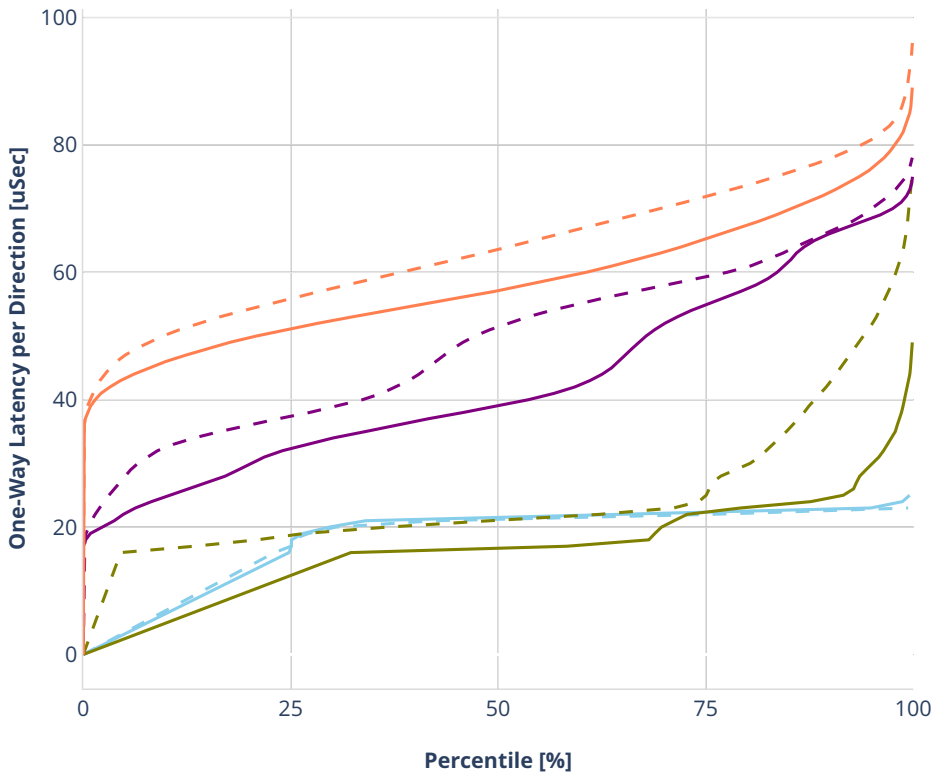

Latency: avf-ethip6-ip6scale200k

- No-load.
- Low-load, 10% PDR.
- Mid-load, 50% PDR.
- High-load, 90% PDR.