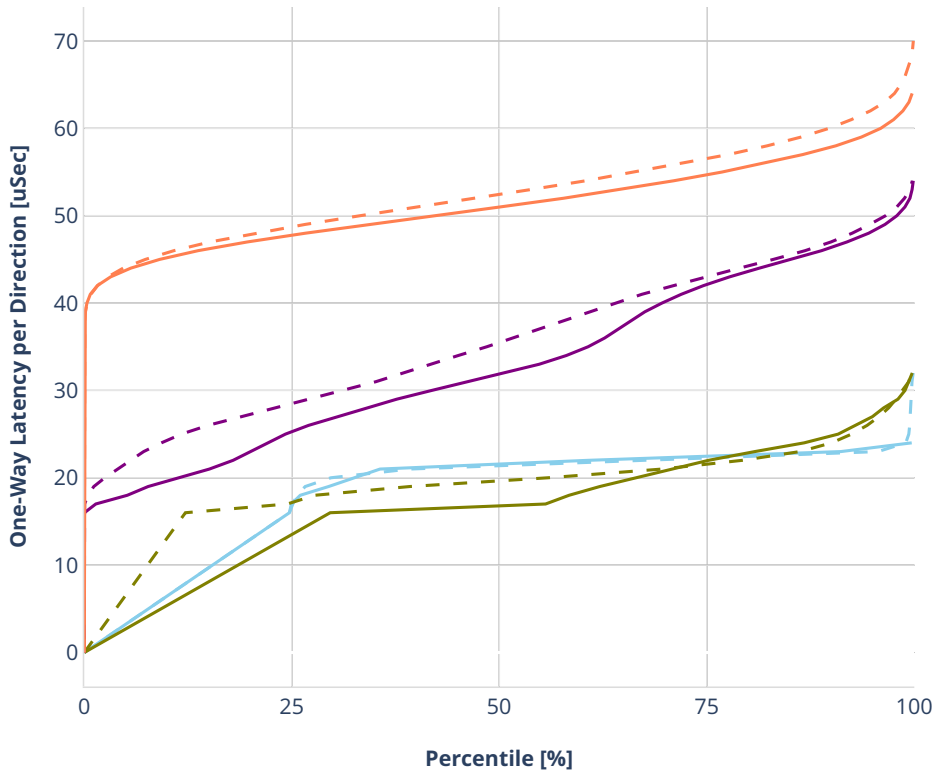

Latency: avf-ethip6-ip6base

- No-load.
- Low-load, 10% PDR.
- Mid-load, 50% PDR.
- High-load, 90% PDR.