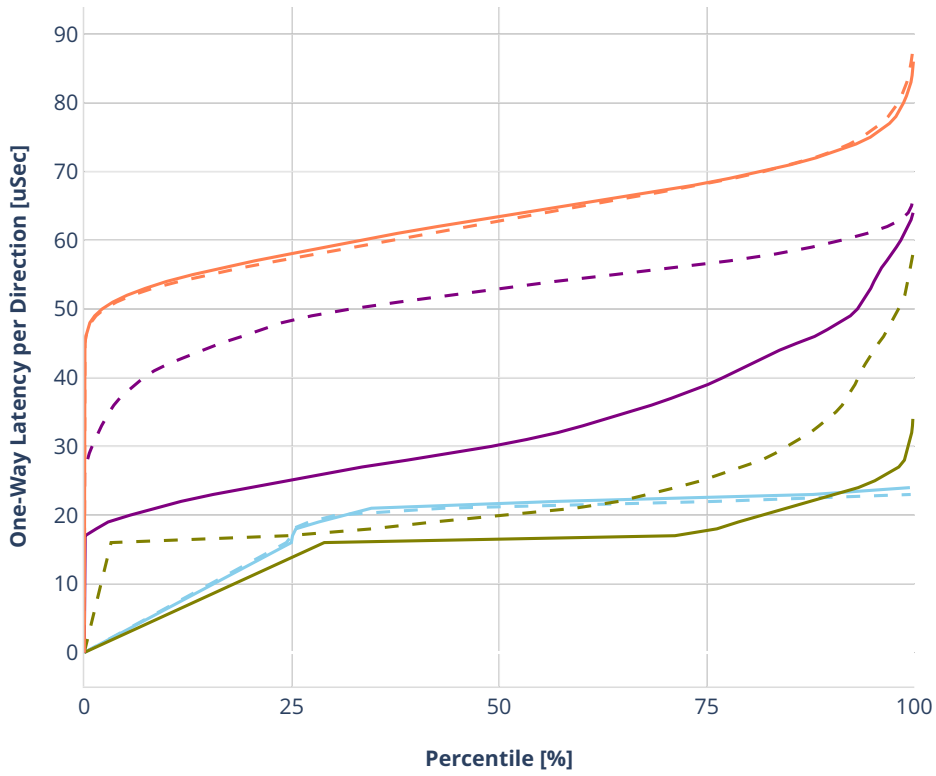

Latency: avf-dot1q-ip6base

- No-load.
- Low-load, 10% PDR.
- Mid-load, 50% PDR.
- High-load, 90% PDR.