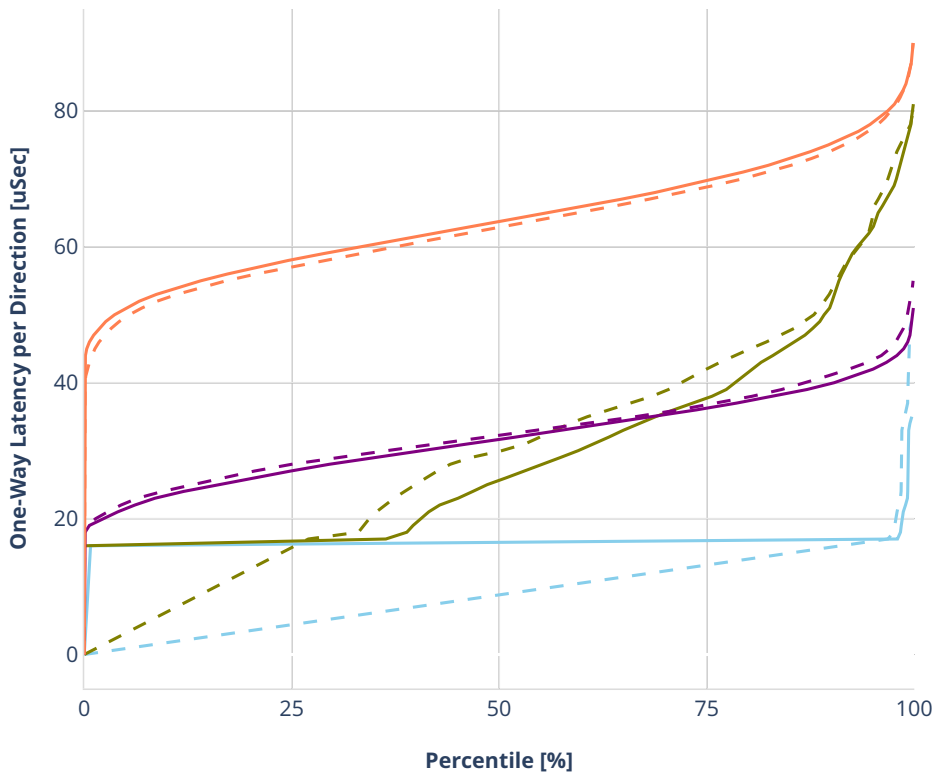

Latency: ethip4vxlan-l2xcbase

- No-load.
- Low-load, 10% PDR.
- Mid-load, 50% PDR.
- High-load, 90% PDR.