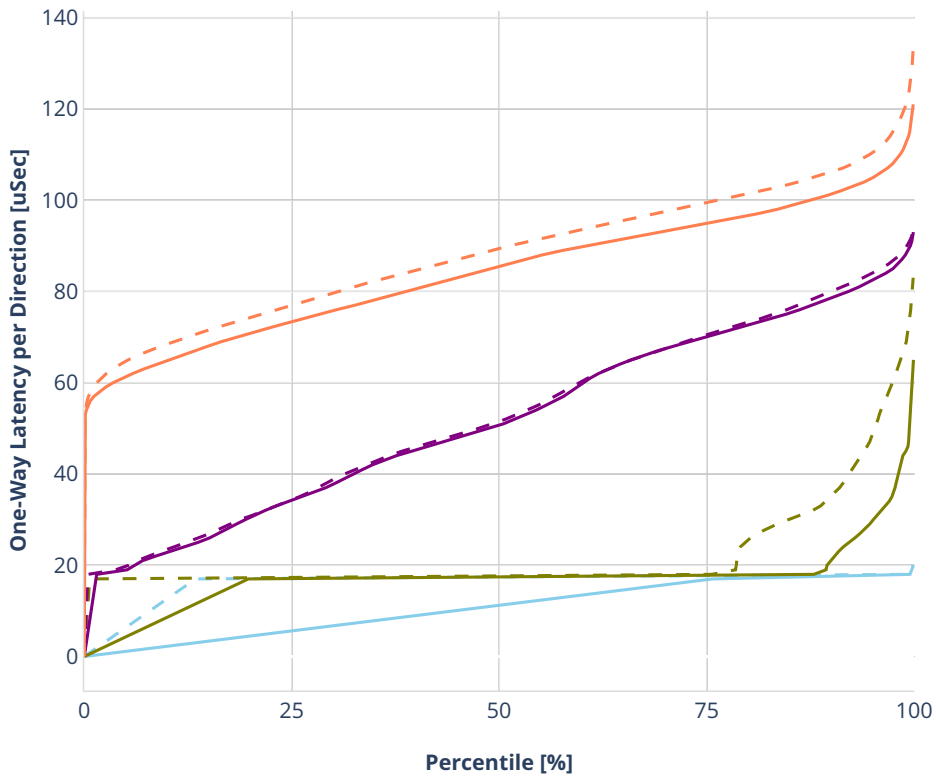

Latency: ethip4vxlan-l2bdbasemaclrn

- No-load.
- Low-load, 10% PDR.
- Mid-load, 50% PDR.
- High-load, 90% PDR.