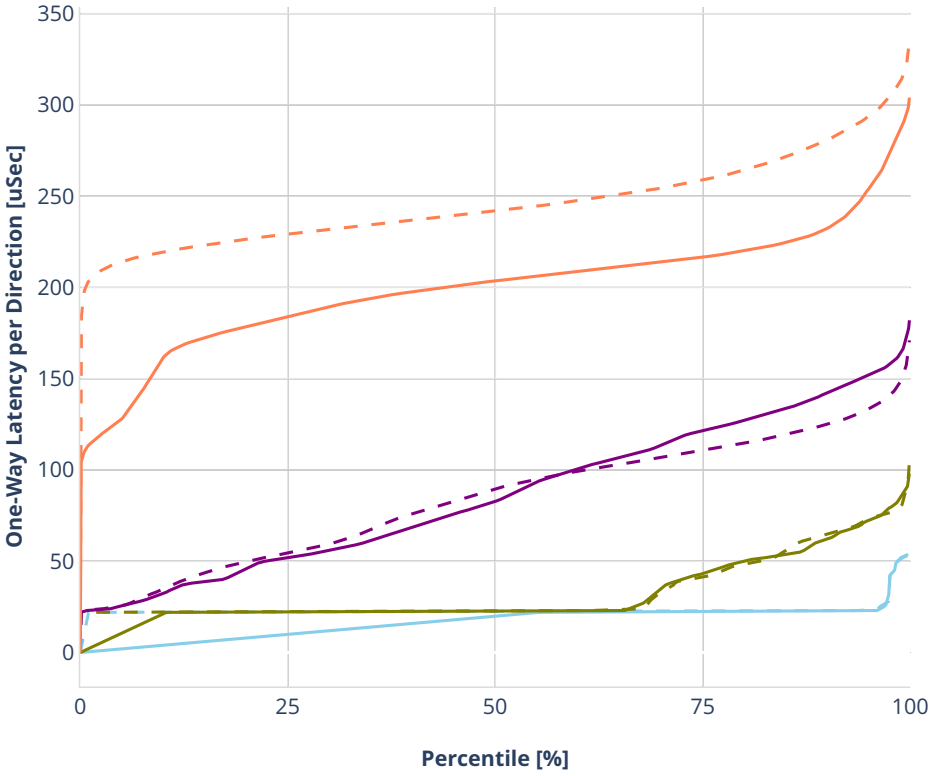

Latency: ethip4vxlan-l2bdbasemaclrn-eth-2vhostvr1024-1vm

- No-load.
- Low-load, 10% PDR.
- Mid-load, 50% PDR.
- High-load, 90% PDR.