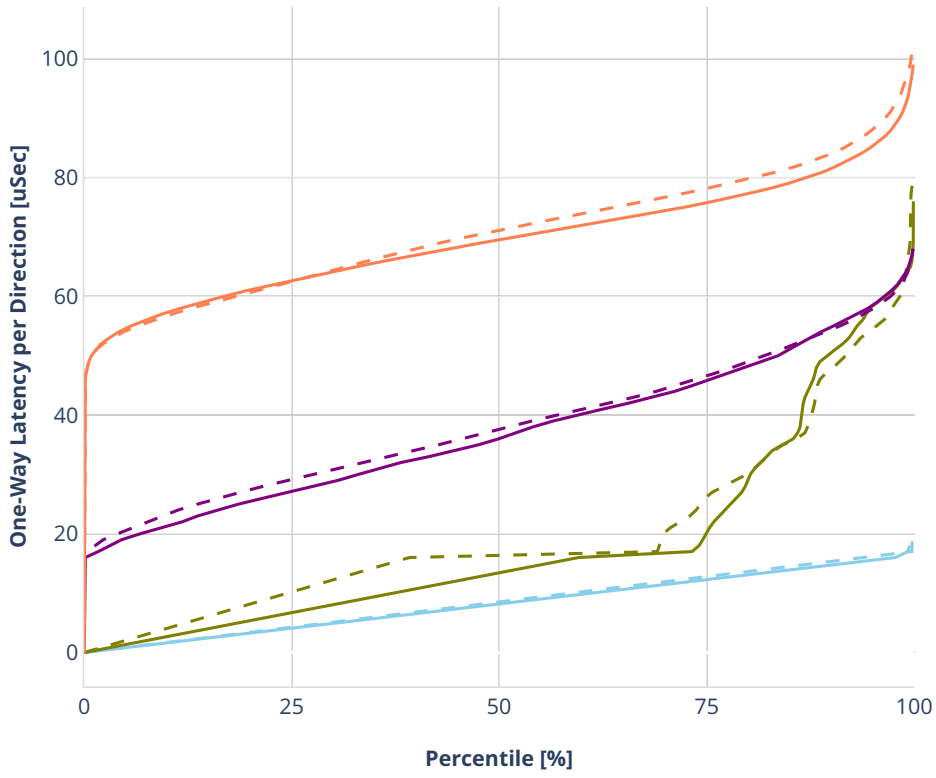

Latency: ethip4-ip4scale2m

- No-load.
- Low-load, 10% PDR.
- Mid-load, 50% PDR.
- High-load, 90% PDR.