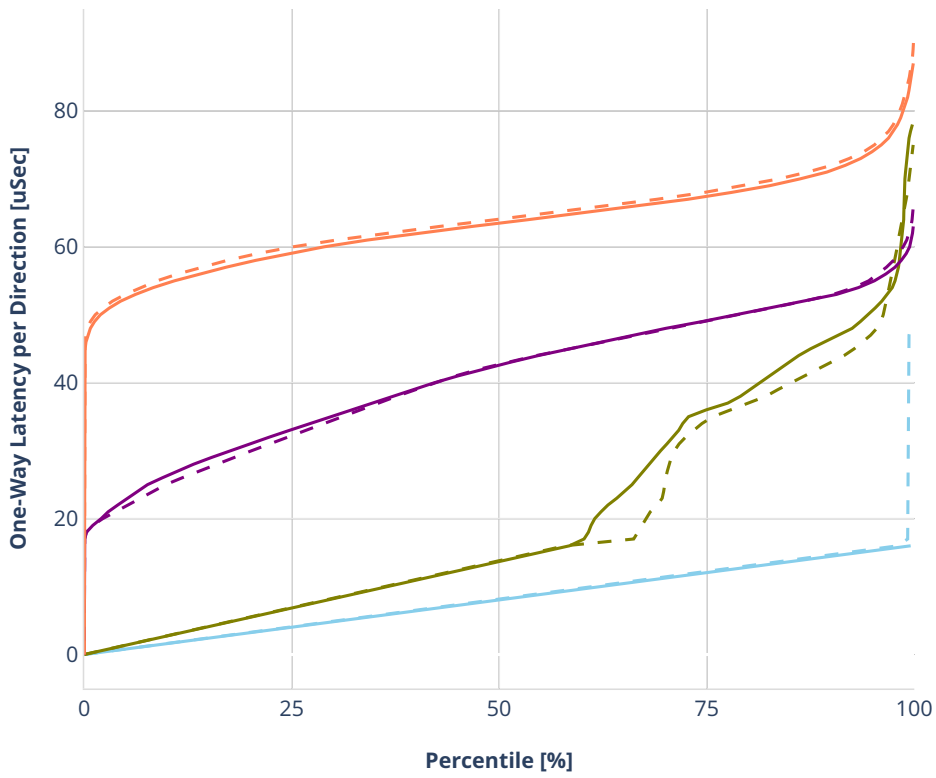

Latency: ethip4-ip4base

- No-load.
- Low-load, 10% PDR.
- Mid-load, 50% PDR.
- High-load, 90% PDR.