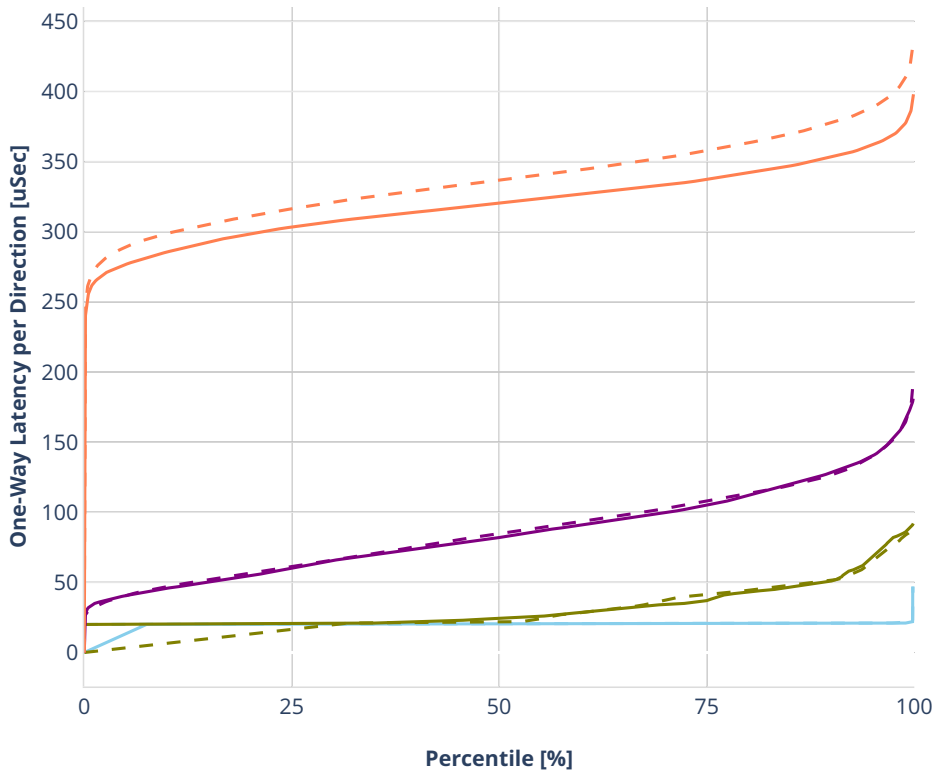

### Latency: ethip4-ip4base-eth-2vhostvr1024-1vm

- No-load.
- Low-load, 10% PDR.
- Mid-load, 50% PDR.
- High-load, 90% PDR.