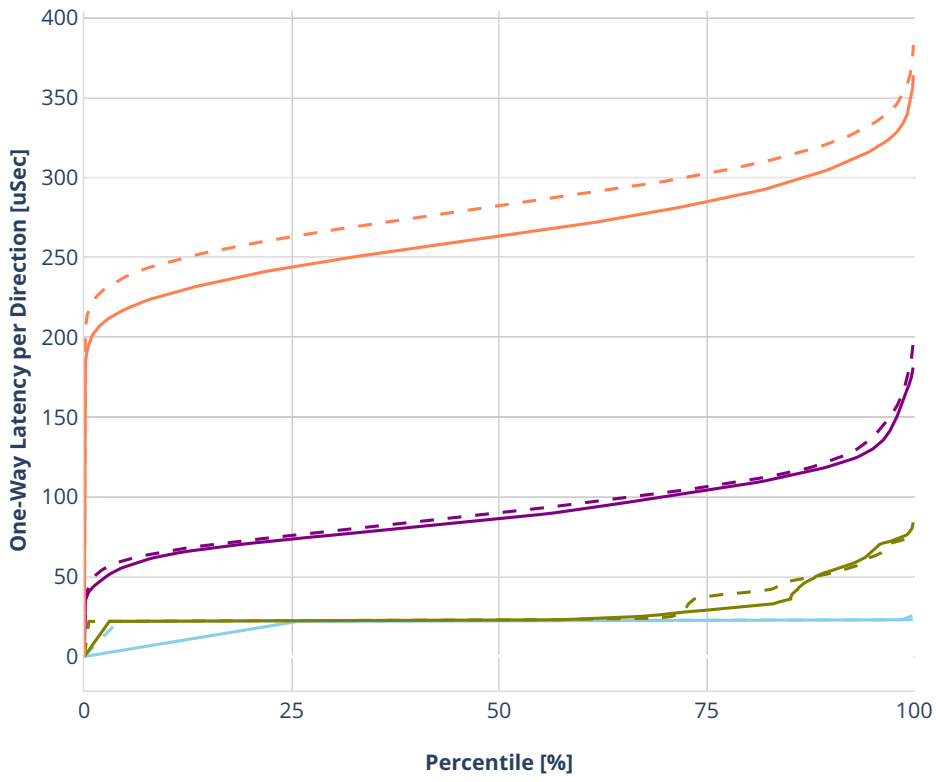

Latency: ethip4-ip4base-eth-2memif-1dcr

- No-load.
- Low-load, 10% PDR.
- Mid-load, 50% PDR.
- High-load, 90% PDR.