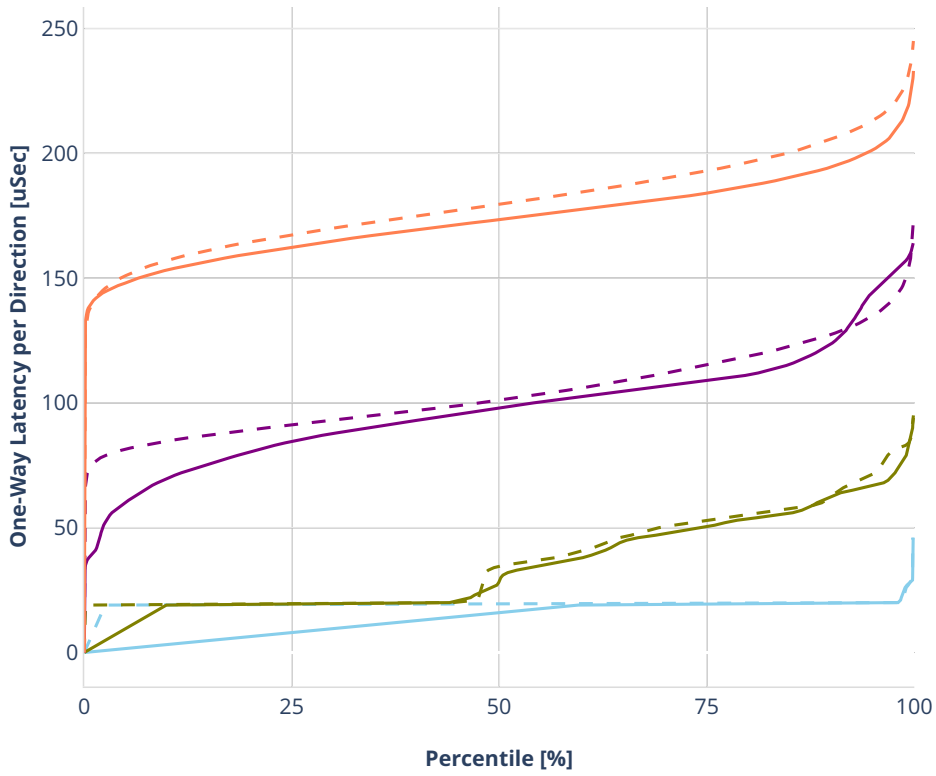

Latency: eth-l2xcbase-eth-2vhostvr1024-1vm

- No-load.
- Low-load, 10% PDR.
- Mid-load, 50% PDR.
- High-load, 90% PDR.