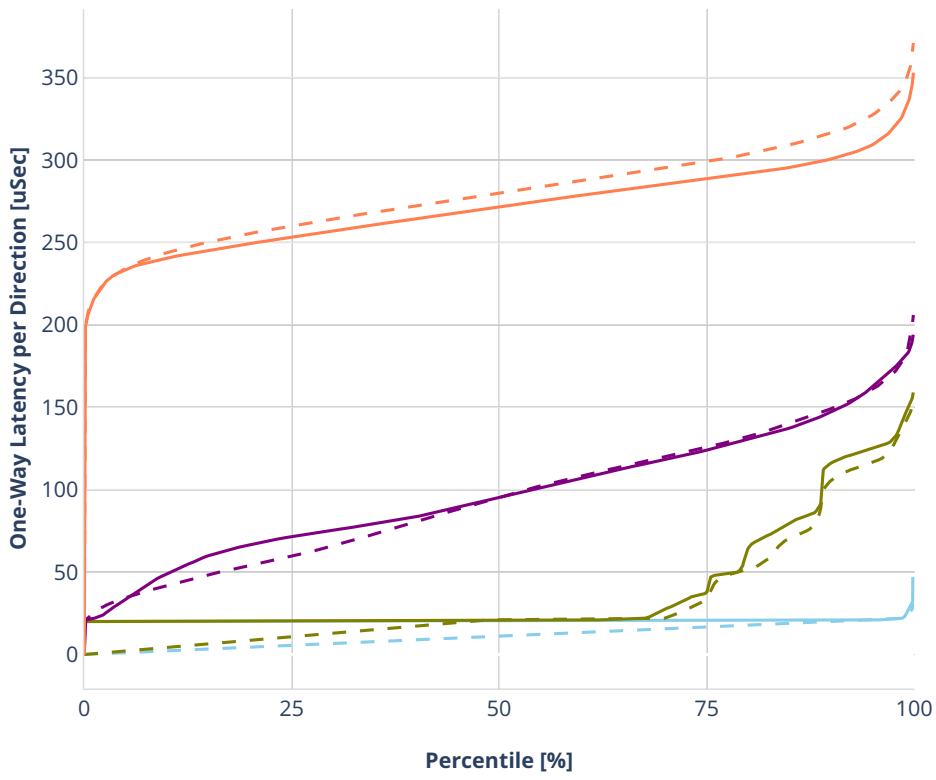

Latency: eth-l2bdbasemaclrn-eth-2vhostvr1024-1vm

- No-load.
- Low-load, 10% PDR.
- Mid-load, 50% PDR.
- High-load, 90% PDR.