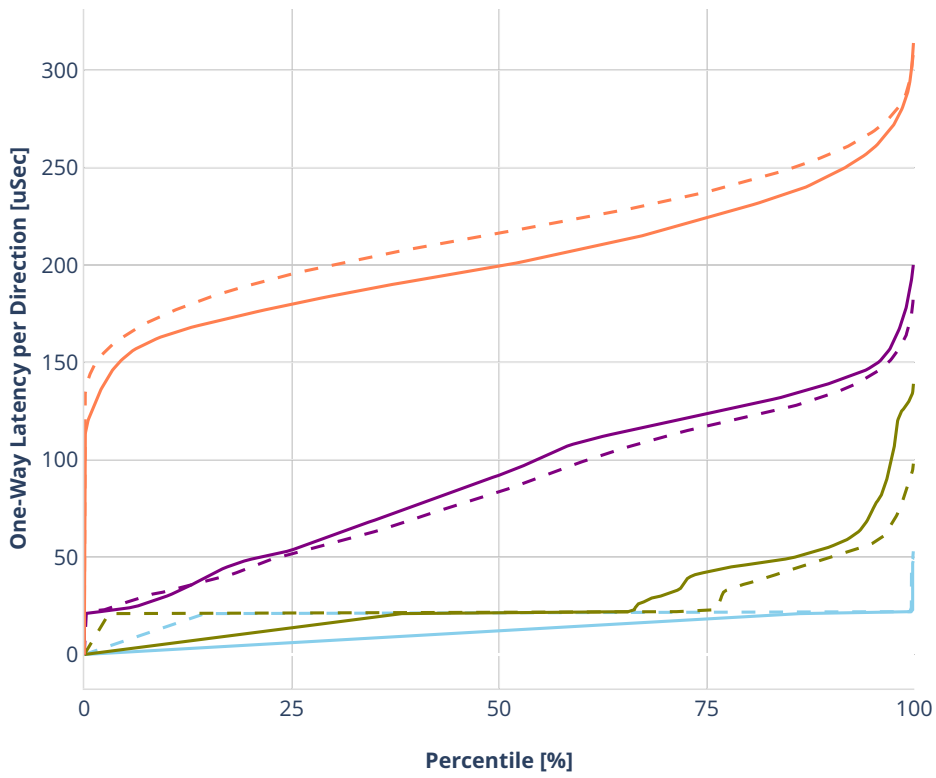

Latency: dot1q-l2bdbasemaclrn-eth-2vhostvr1024-1vm

- No-load.
- Low-load, 10% PDR.
- Mid-load, 50% PDR.
- High-load, 90% PDR.