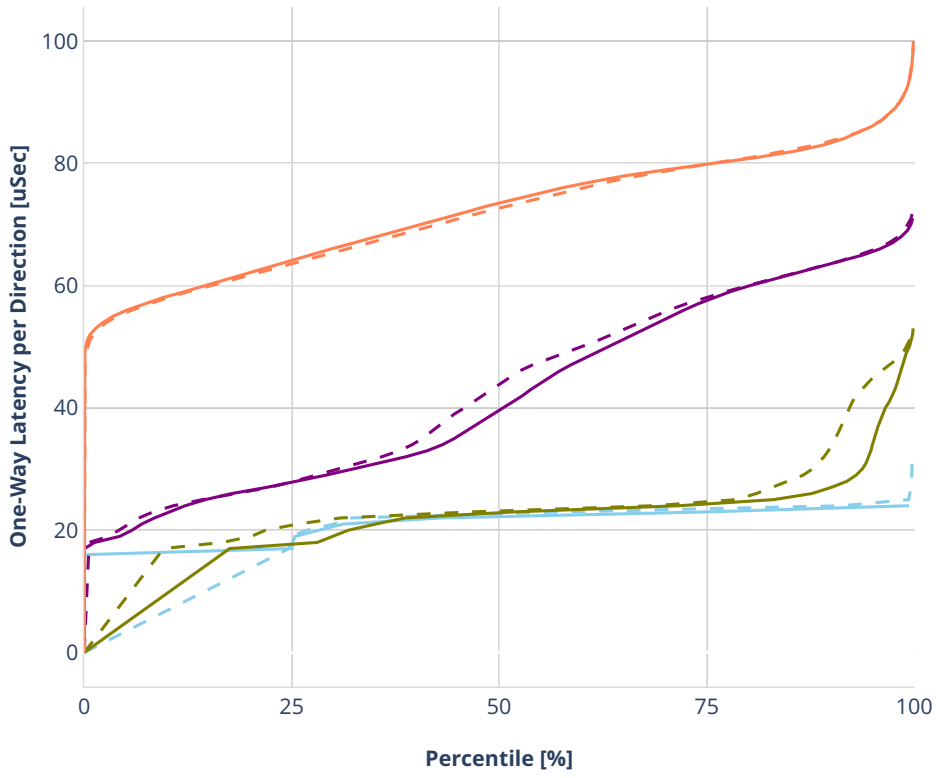

Latency: avf-ethip4vxlan-l2xcbase

- No-load.
- Low-load, 10% PDR.
- Mid-load, 50% PDR.
- High-load, 90% PDR.