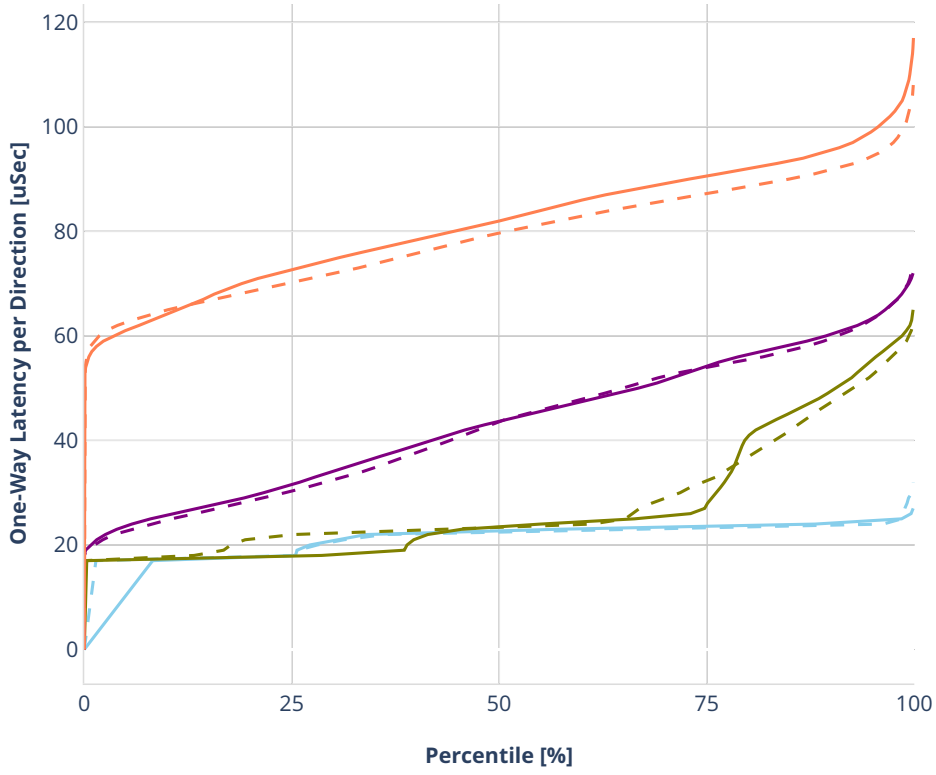

Latency: avf-ethip4vxlan-l2bdbasemaclrn

- No-load.
- Low-load, 10% PDR.
- Mid-load, 50% PDR.
- High-load, 90% PDR.