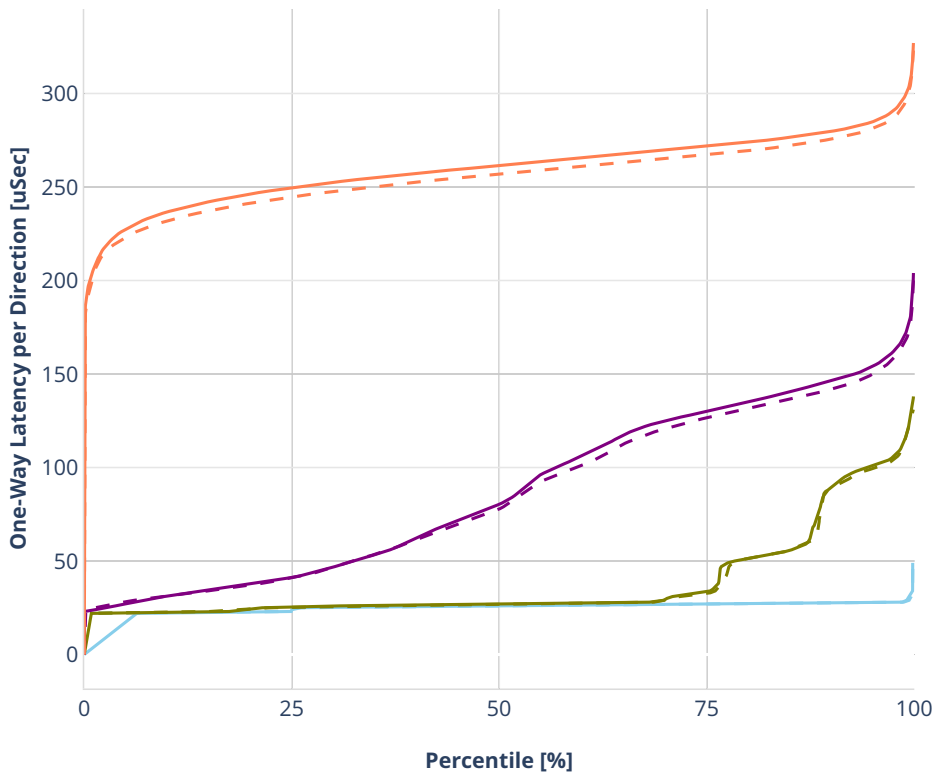

### Latency: avf-ethip4vxlan-l2bdbasemaclrn-eth-2vhostvr1024-1vm

- No-load.
- Low-load, 10% PDR.
- Mid-load, 50% PDR.
- High-load, 90% PDR.