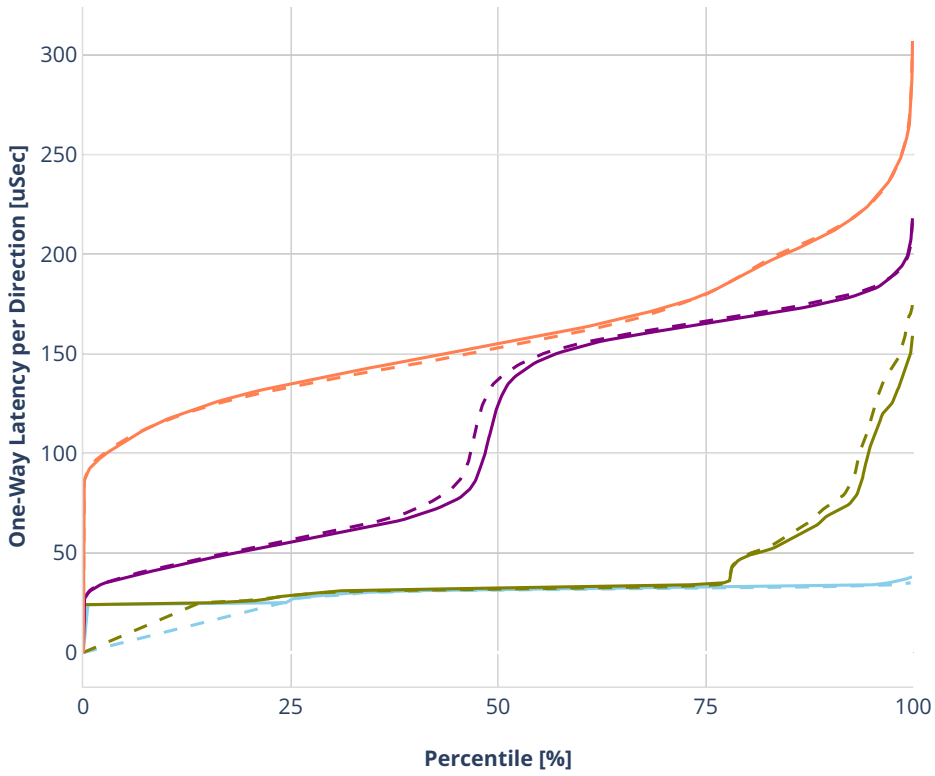

Latency: avf-ethip4vxlan-l2bdbasemaclrn-eth-2vhostvr1024-1vm-vppl2xc

- No-load.
- Low-load, 10% PDR.
- Mid-load, 50% PDR.
- High-load, 90% PDR.