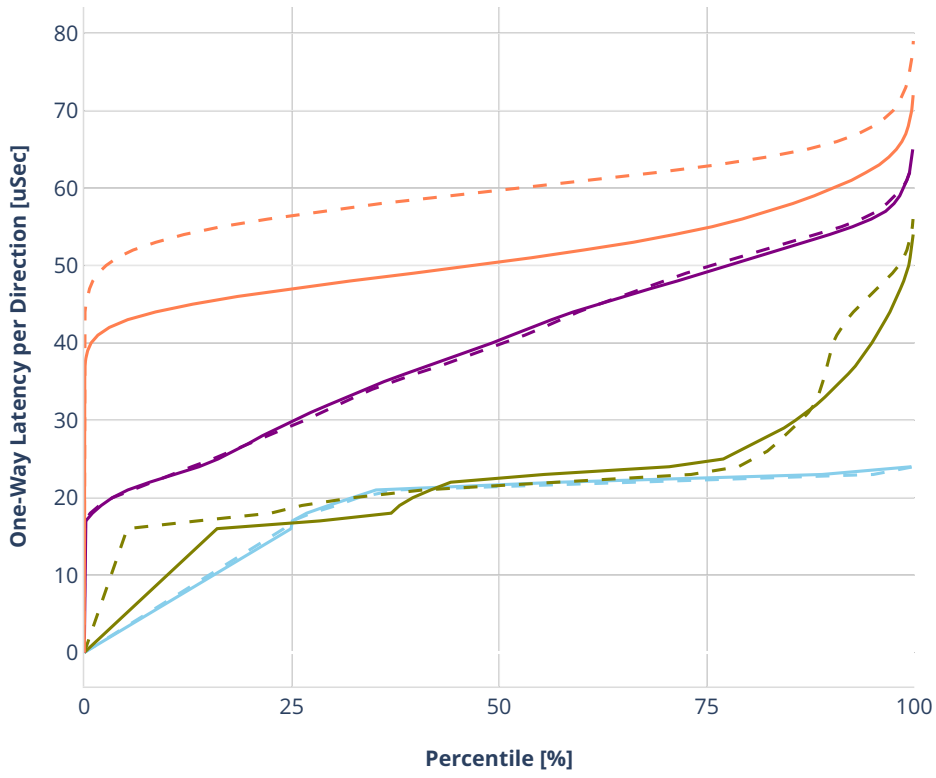

Latency: avf-ethip4-ip4scale2m

- No-load.
- Low-load, 10% PDR.
- Mid-load, 50% PDR.
- High-load, 90% PDR.