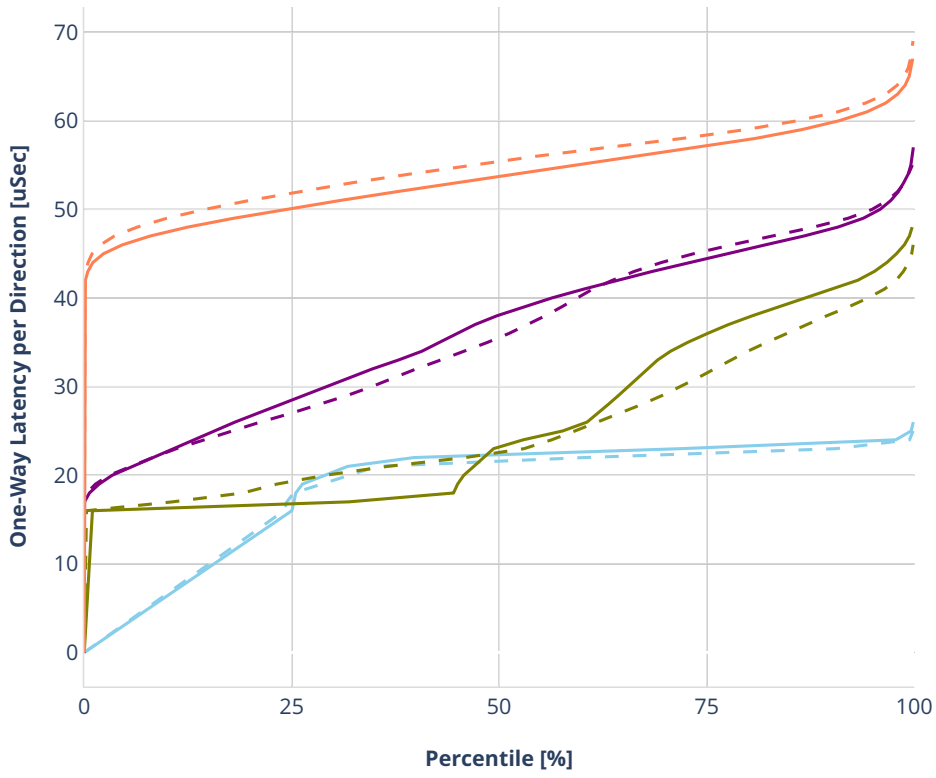

Latency: avf-ethip4-ip4scale20k

- No-load.
- Low-load, 10% PDR.
- Mid-load, 50% PDR.
- High-load, 90% PDR.