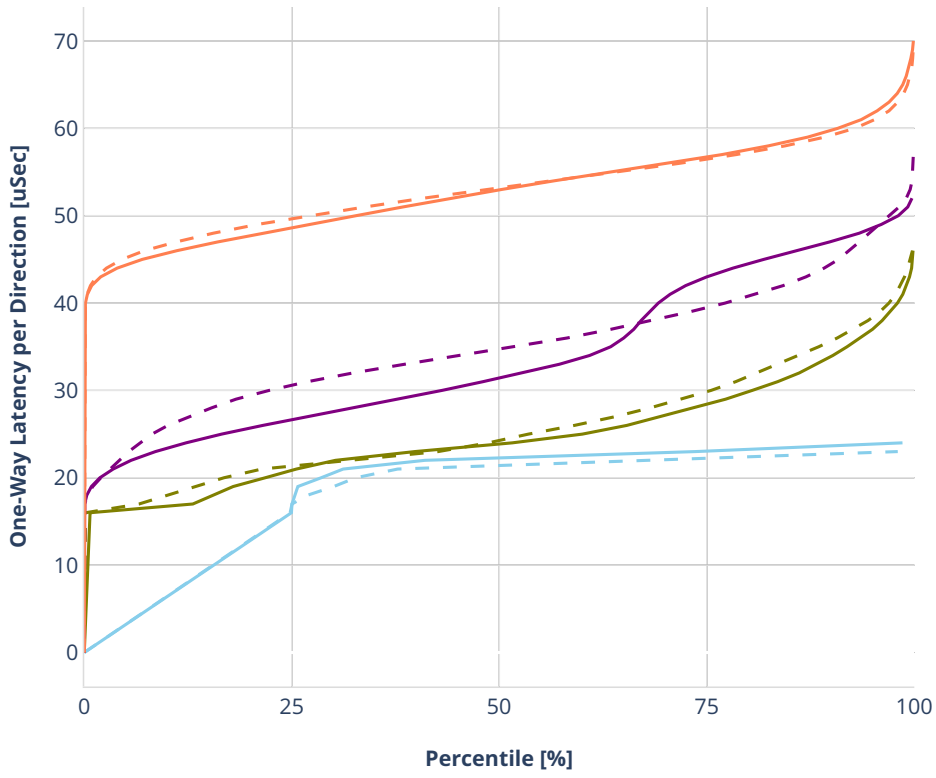

### Latency: avf-ethip4-ip4scale200k

- No-load.
- Low-load, 10% PDR.
- Mid-load, 50% PDR.
- High-load, 90% PDR.