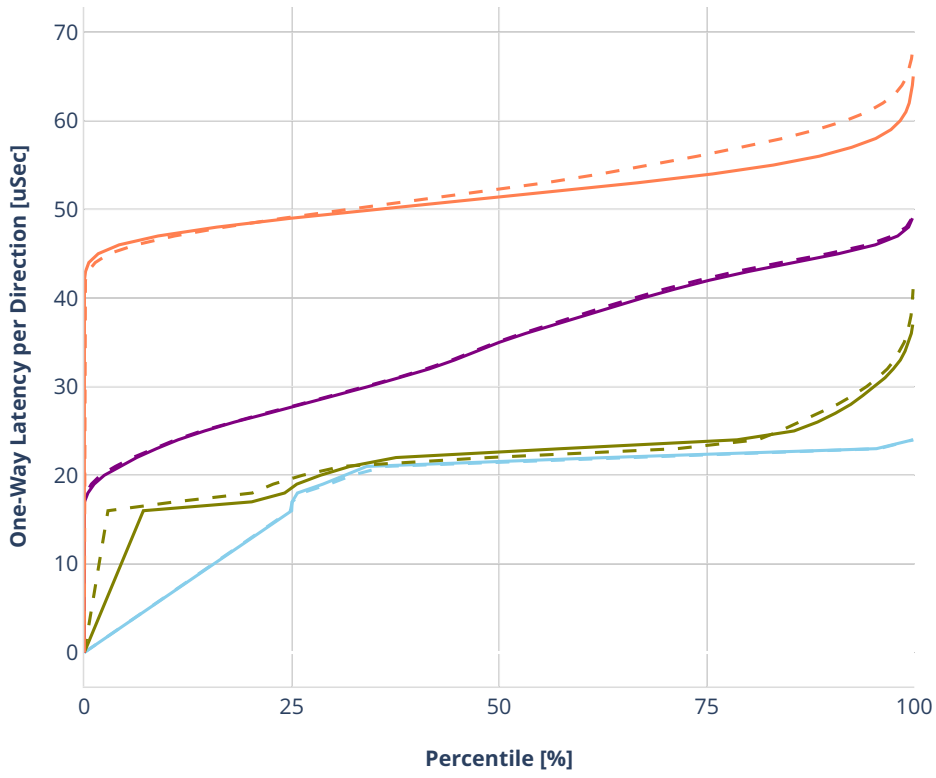

Latency: avf-ethip4-ip4base

- No-load.
- Low-load, 10% PDR.
- Mid-load, 50% PDR.
- High-load, 90% PDR.