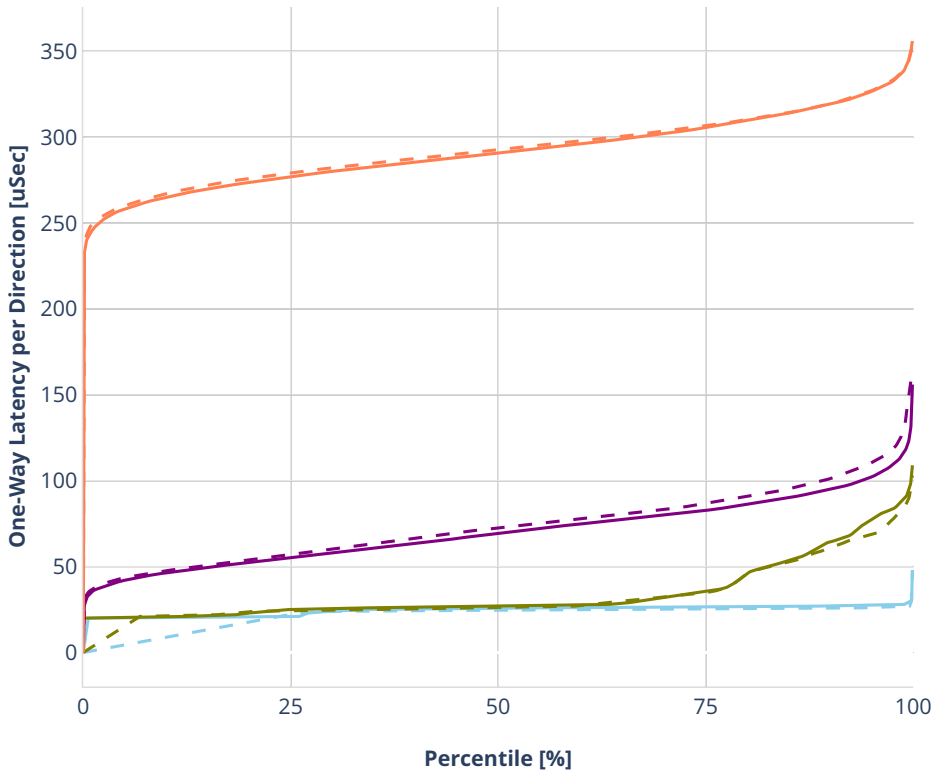

Latency: avf-ethip4-ip4base-eth-2vhostvr1024-1vm

- No-load.
- Low-load, 10% PDR.
- Mid-load, 50% PDR.
- High-load, 90% PDR.