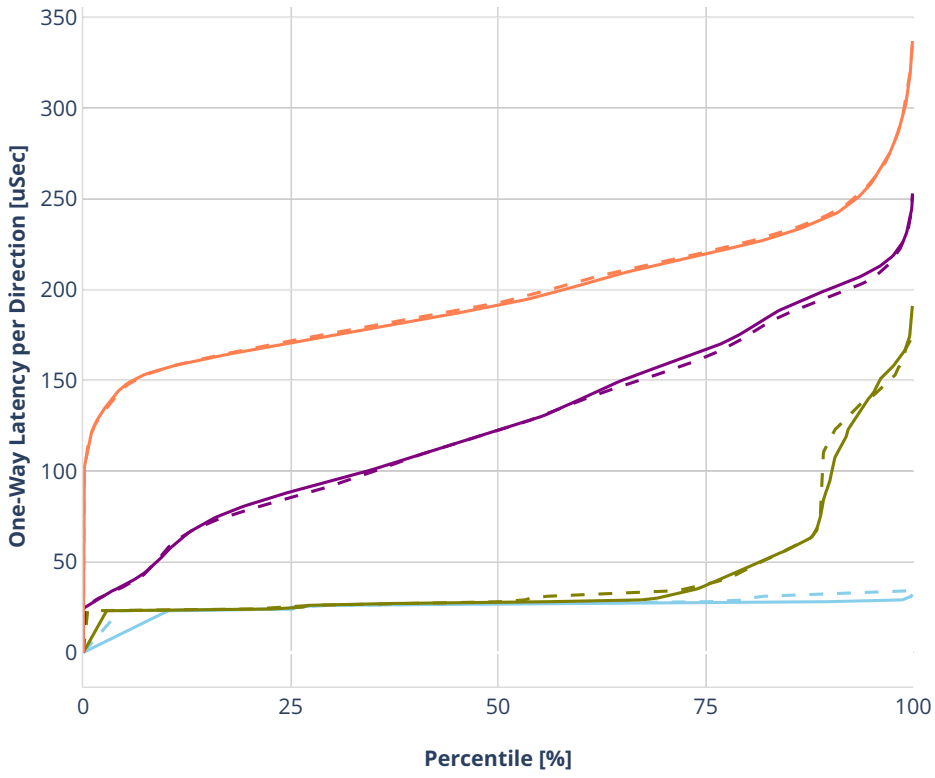

Latency: avf-ethip4-ip4base-eth-2vhostvr1024-1vm-vppip4

- No-load.
- Low-load, 10% PDR.
- Mid-load, 50% PDR.
- High-load, 90% PDR.