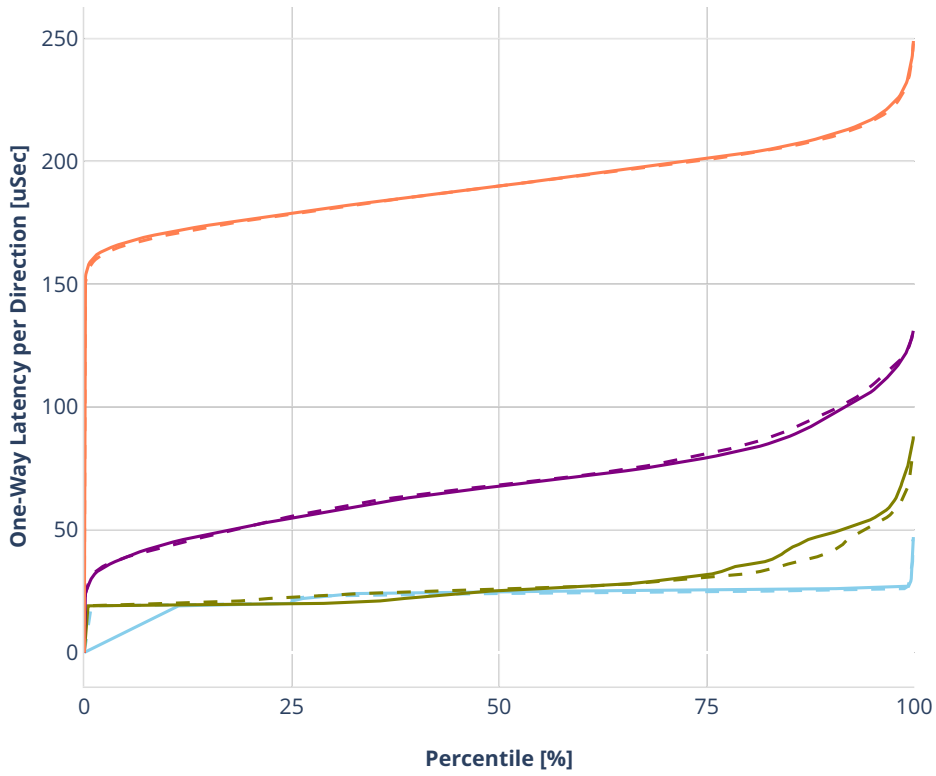

### Latency: avf-eth-l2xcbase-eth-2vhostvr1024-1vm

- No-load.
- Low-load, 10% PDR.
- Mid-load, 50% PDR.
- High-load, 90% PDR.