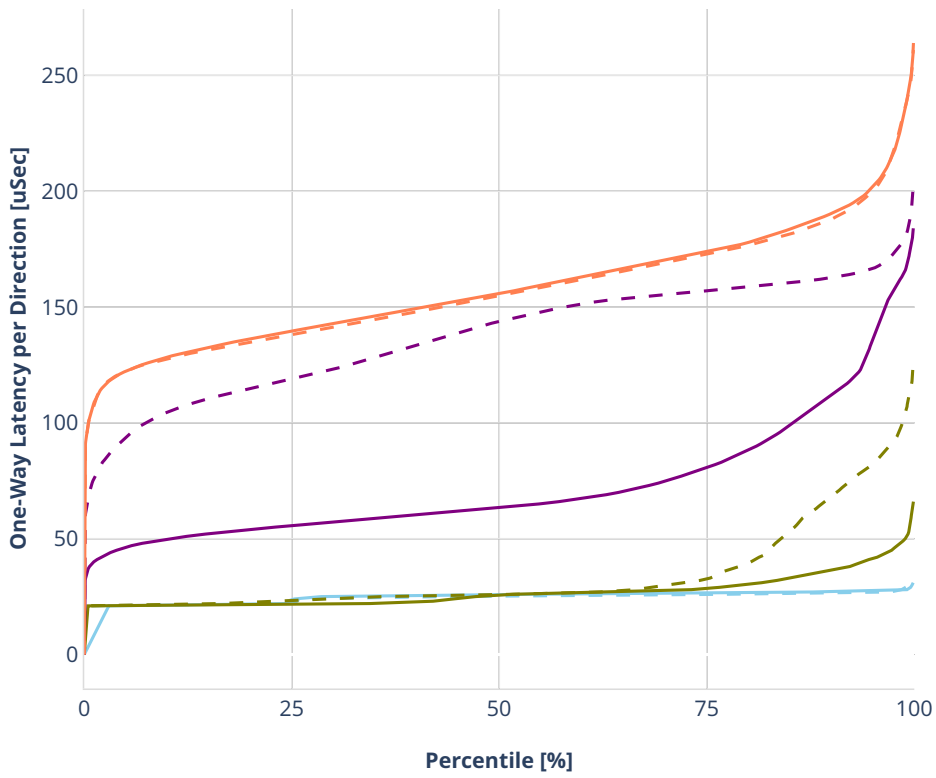

Latency: avf-eth-l2xcbase-eth-2vhostvr1024-1vm-vppl2xc

- No-load.
- Low-load, 10% PDR.
- Mid-load, 50% PDR.
- High-load, 90% PDR.