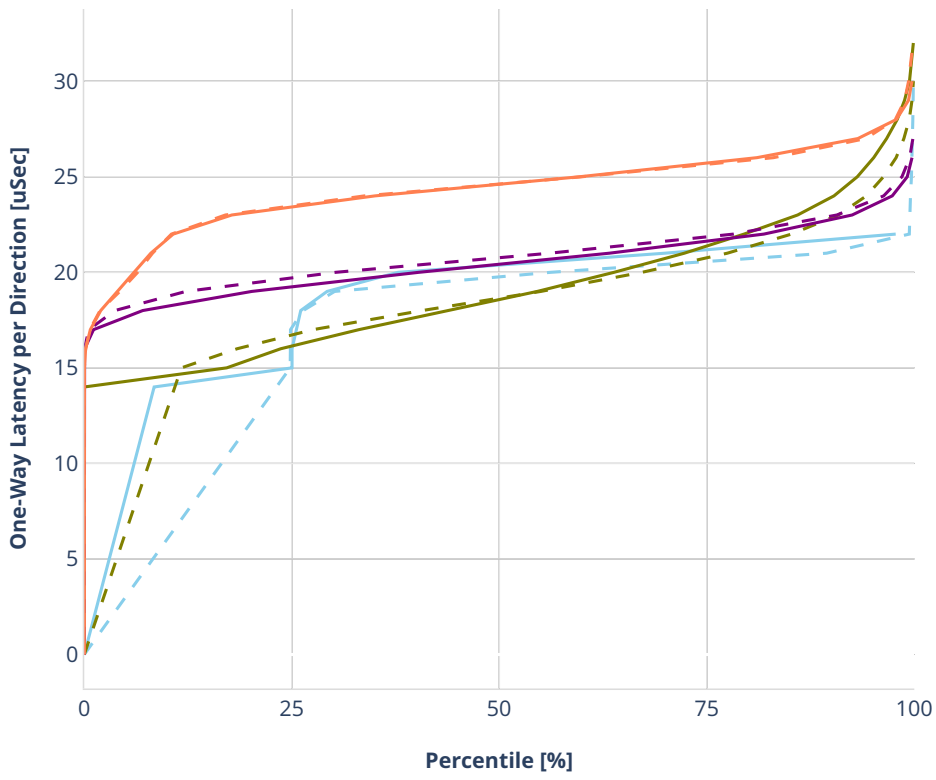

Latency: avf-eth-l2patch

- No-load.
- Low-load, 10% PDR.
- Mid-load, 50% PDR.
- High-load, 90% PDR.