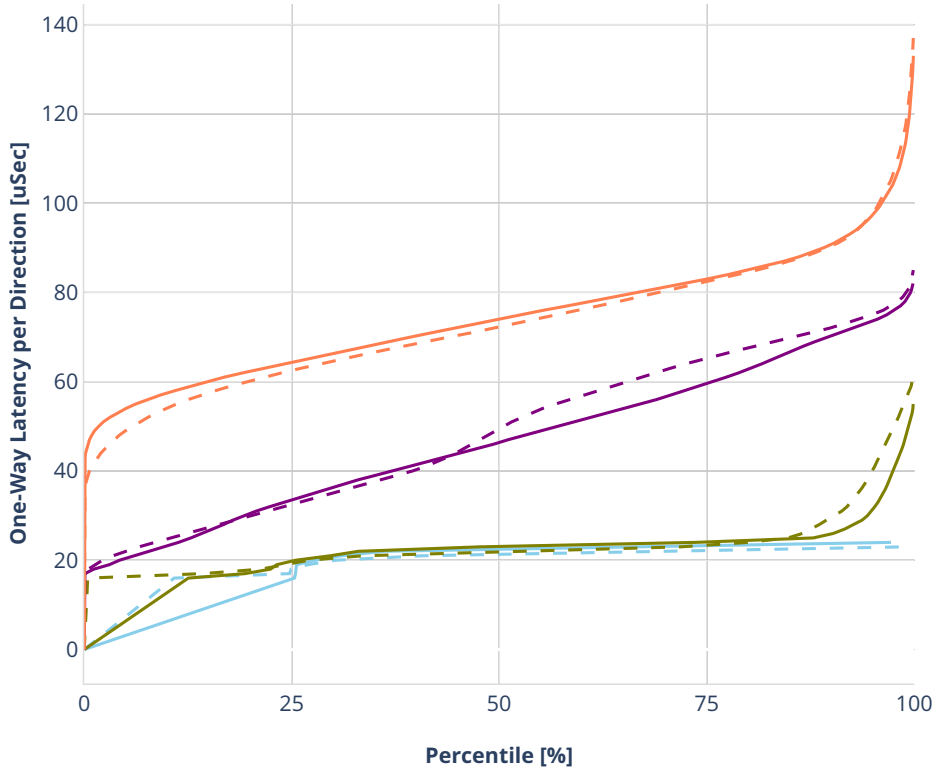

Latency: avf-eth-l2bdscale1mmaclrn

- No-load.
- Low-load, 10% PDR.
- Mid-load, 50% PDR.
- High-load, 90% PDR.