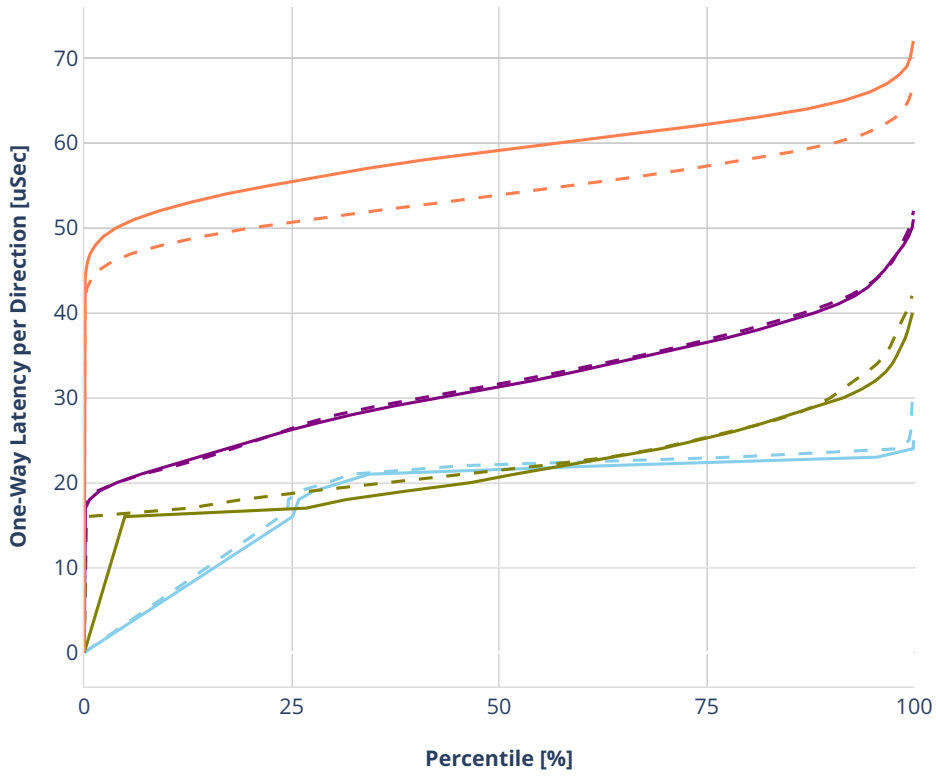

### Latency: avf-eth-l2bdscale10kmaclrn

- No-load.
- Low-load, 10% PDR.
- Mid-load, 50% PDR.
- High-load, 90% PDR.