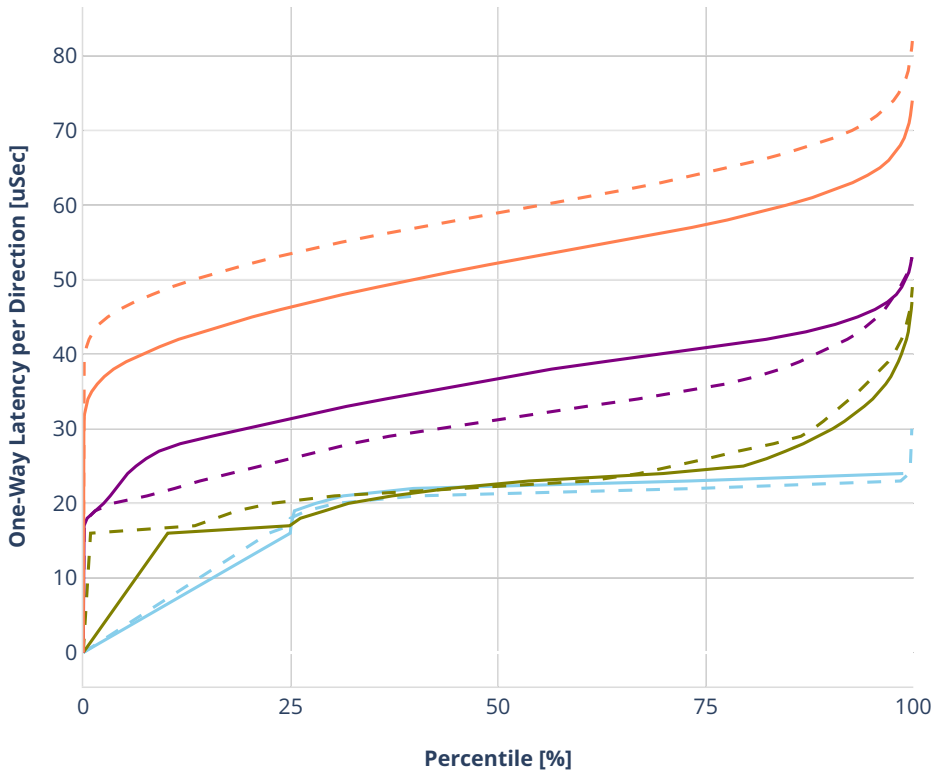

Latency: avf-eth-l2bdscale100kmaclrn

- No-load.
- Low-load, 10% PDR.
- Mid-load, 50% PDR.
- High-load, 90% PDR.