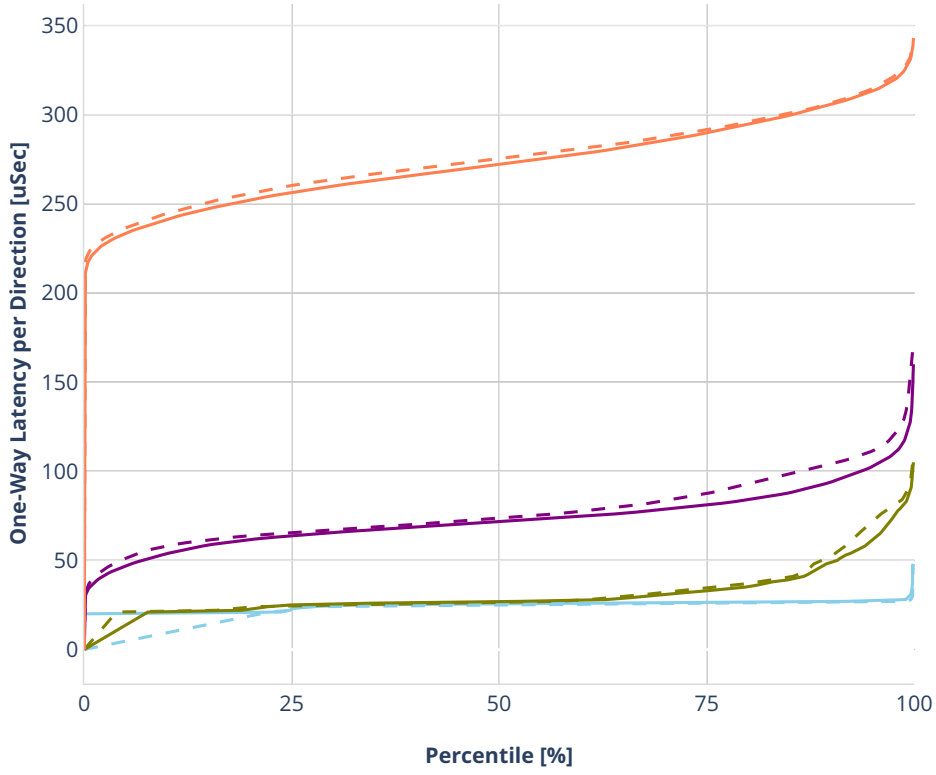

Latency: avf-eth-l2bdbasemaclrn-eth-2vhostvr1024-1vm

- No-load.
- Low-load, 10% PDR.
- Mid-load, 50% PDR.
- High-load, 90% PDR.