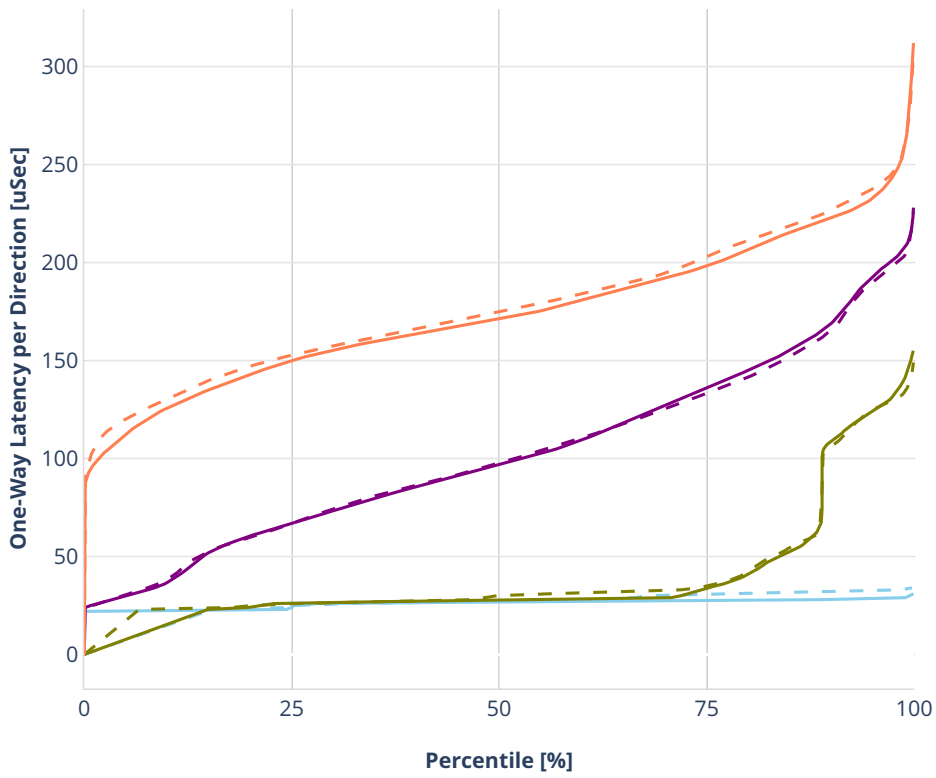

### Latency: avf-eth-l2bdbasemaclrn-eth-2vhostvr1024-1vm-vppl2xc

- No-load.
- Low-load, 10% PDR.
- Mid-load, 50% PDR.
- High-load, 90% PDR.