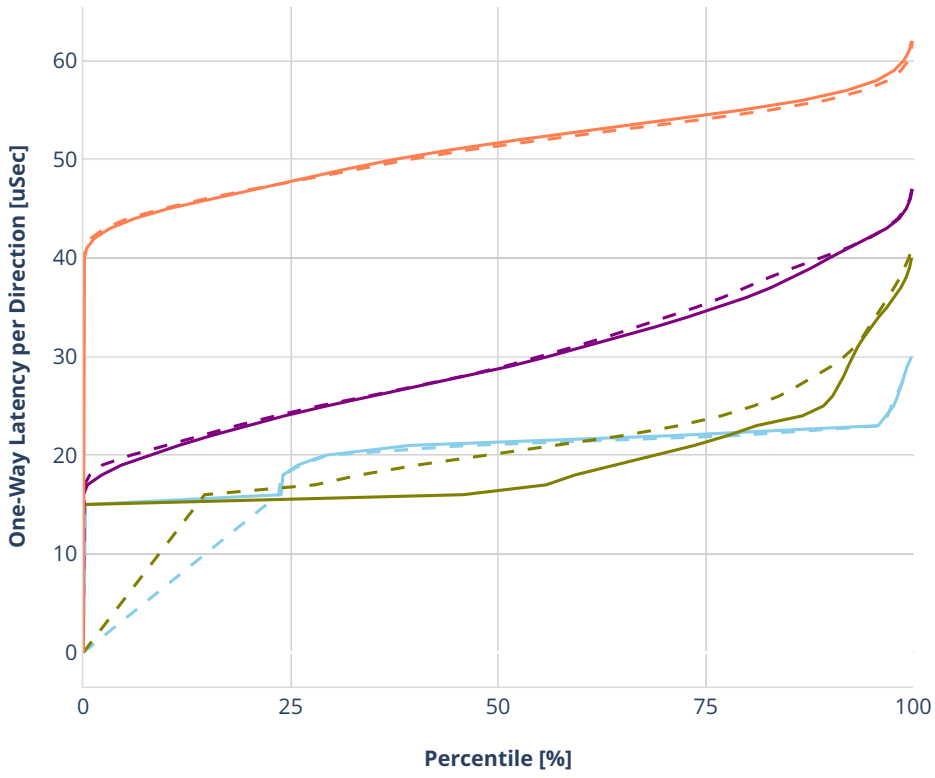

### Latency: avf-dot1q-l2xcbase

- No-load.
- Low-load, 10% PDR.
- Mid-load, 50% PDR.
- High-load, 90% PDR.