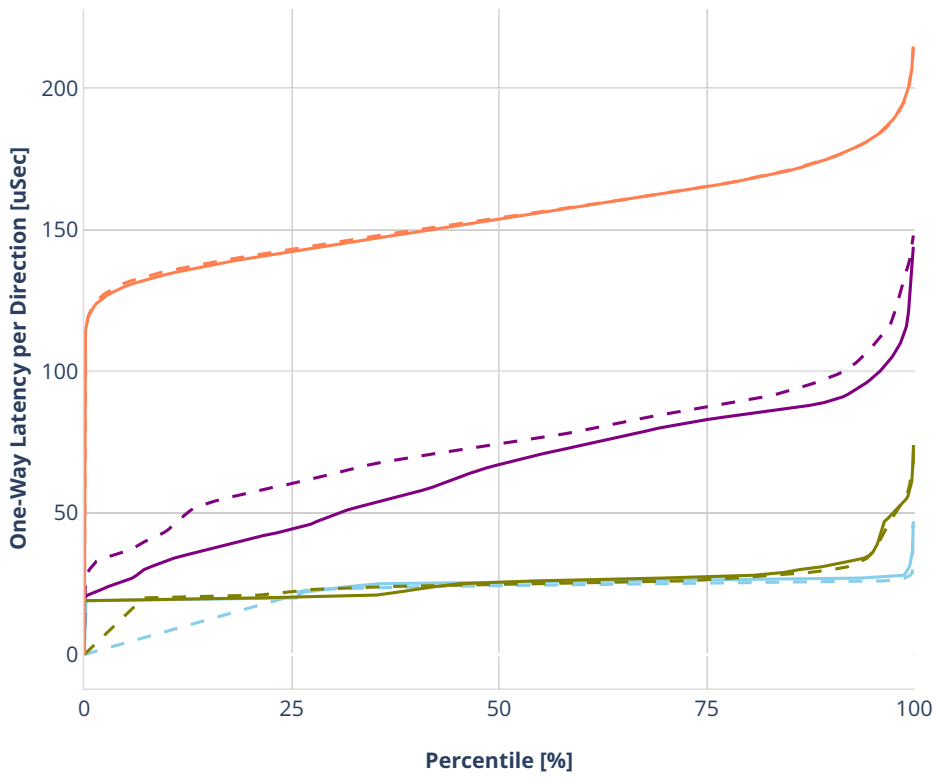

Latency: avf-dot1q-l2xcbase-eth-2vhostvr1024-1vm

- No-load.
- Low-load, 10% PDR.
- Mid-load, 50% PDR.
- High-load, 90% PDR.