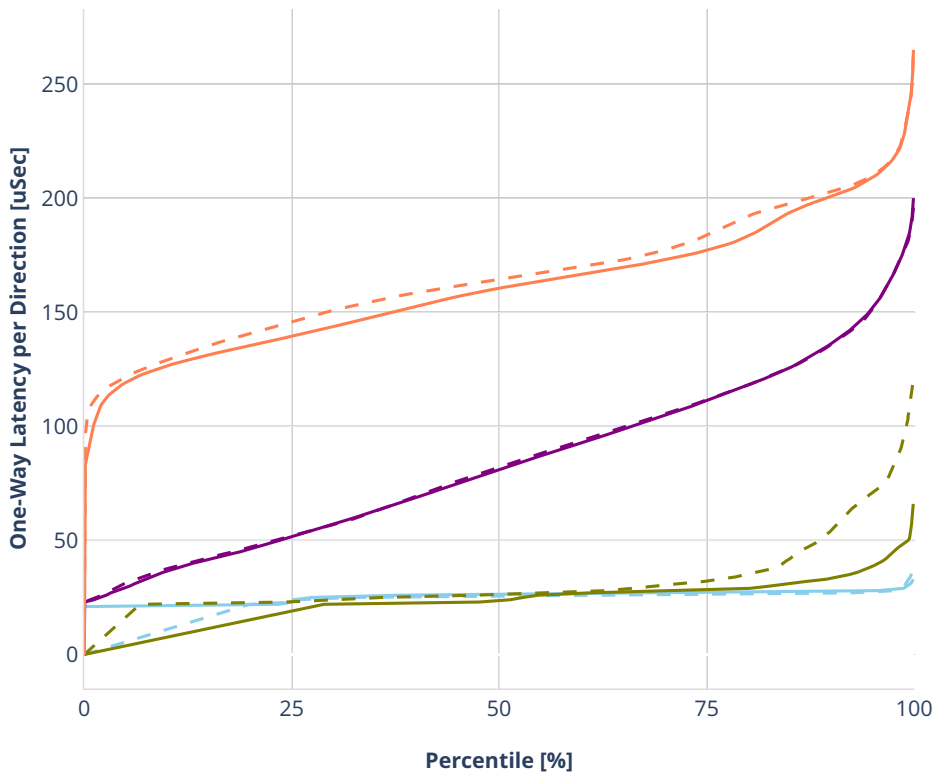

Latency: avf-dot1q-l2xcbase-eth-2vhostvr1024-1vm-vppl2xc

- No-load.
- Low-load, 10% PDR.
- Mid-load, 50% PDR.
- High-load, 90% PDR.