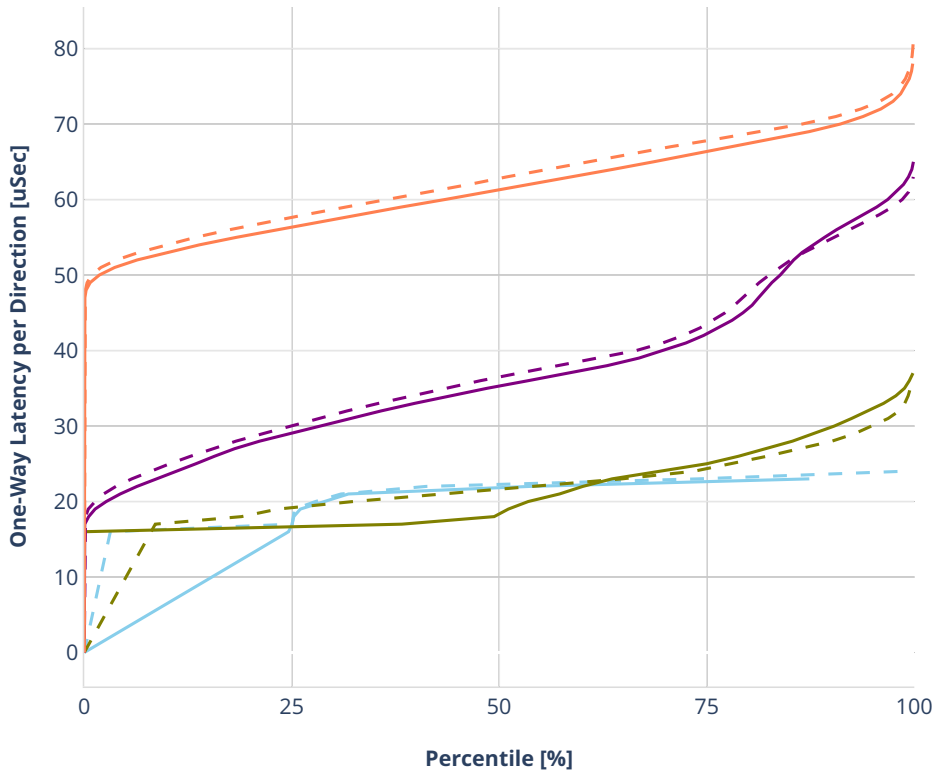

Latency: avf-dot1q-l2bdbasemaclrn

- No-load.
- Low-load, 10% PDR.
- Mid-load, 50% PDR.
- High-load, 90% PDR.