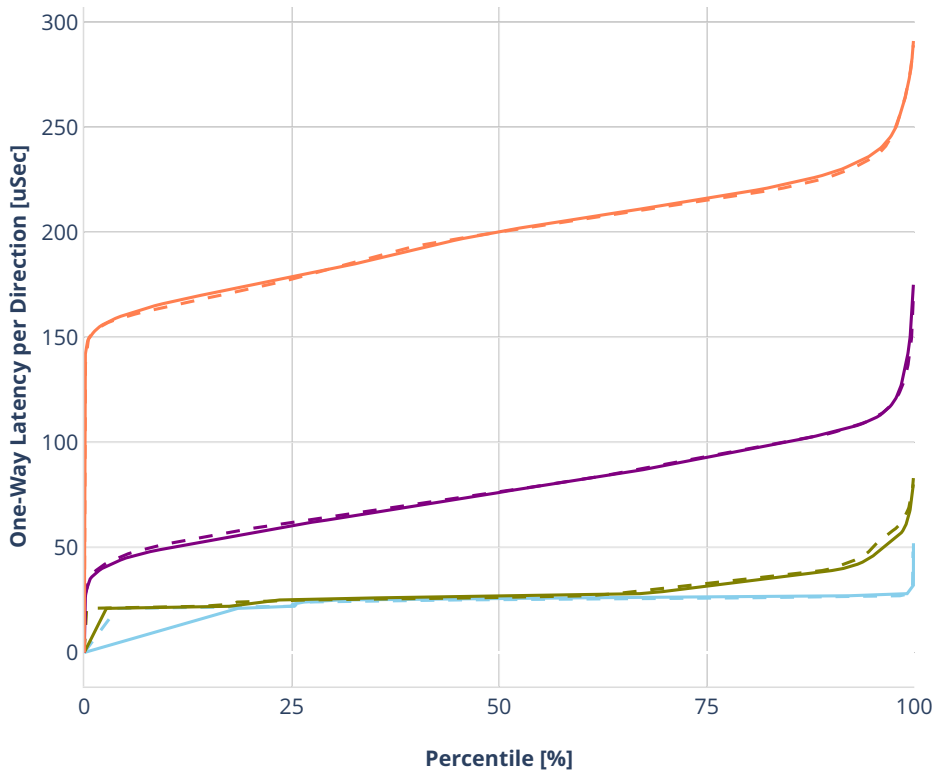

Latency: avf-dot1q-l2bdbasemaclrn-eth-2vhostvr1024-1vm

- No-load.
- Low-load, 10% PDR.
- Mid-load, 50% PDR.
- High-load, 90% PDR.