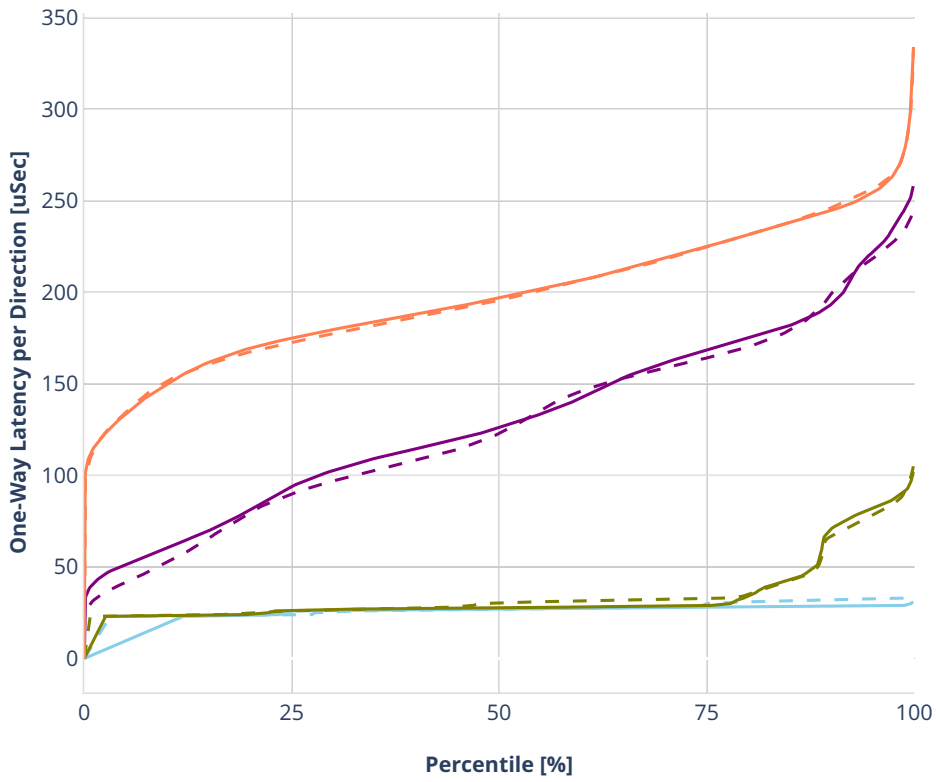

Latency: avf-dot1q-l2bdbasemaclrn-eth-2vhostvr1024-1vm-vppl2xc

- No-load.
- Low-load, 10% PDR.
- Mid-load, 50% PDR.
- High-load, 90% PDR.