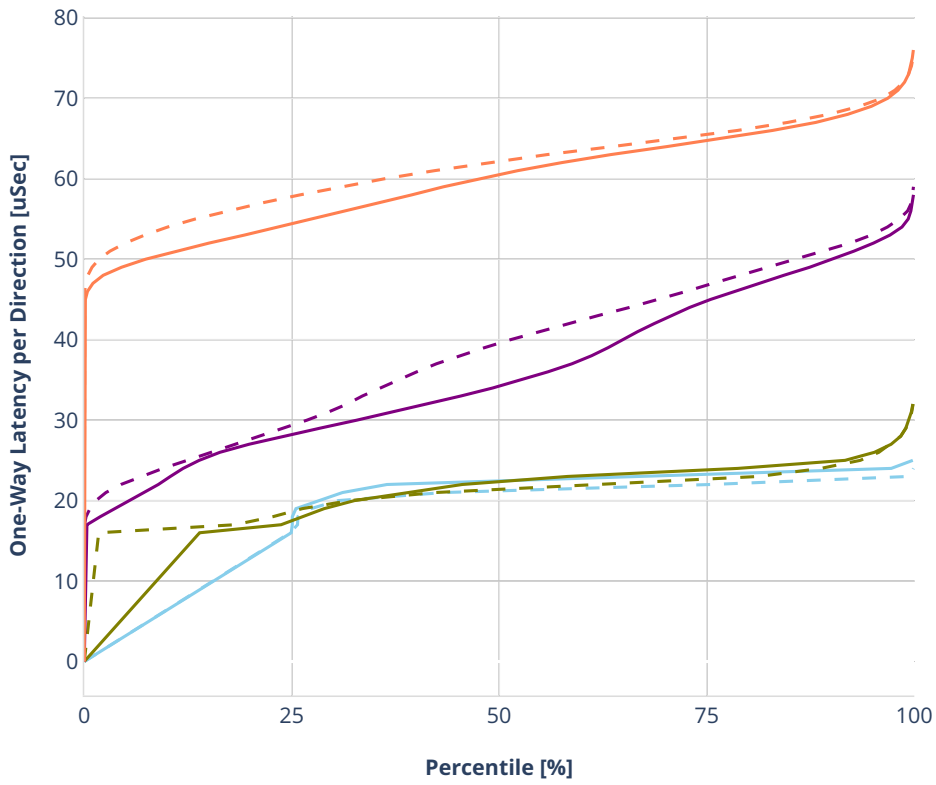

### Latency: avf-dot1q-ip4base

- No-load.
- Low-load, 10% PDR.
- Mid-load, 50% PDR.
- High-load, 90% PDR.