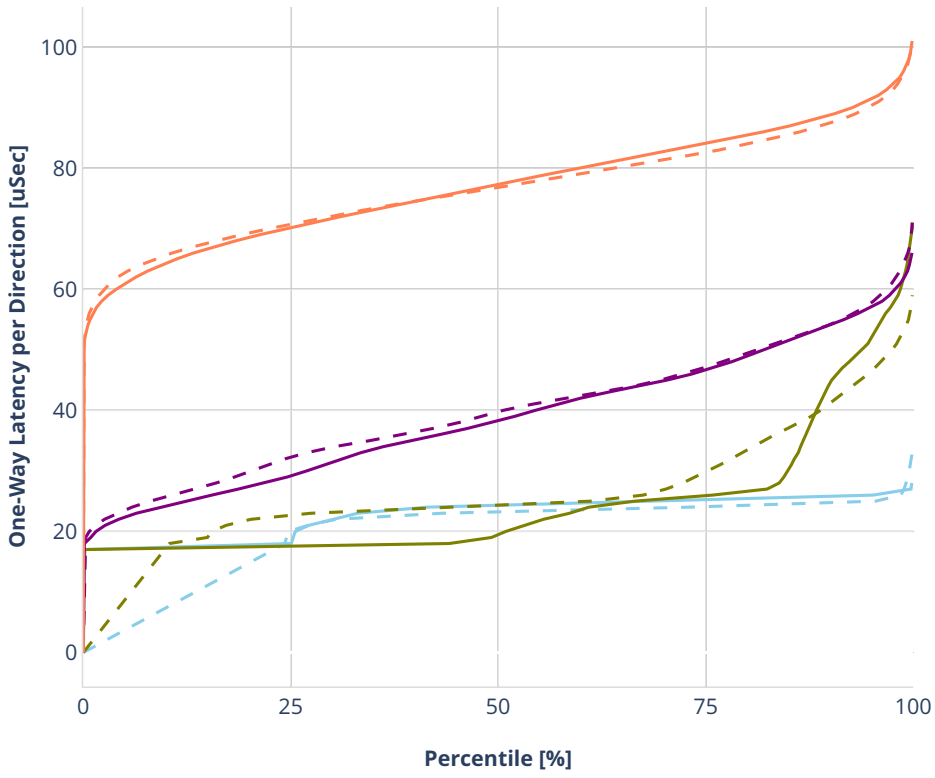

### Latency: avf-dot1q--ethip4vxlan-l2bdscale1l2bd1vlan1vxlan

- No-load.
- Low-load, 10% PDR.
- Mid-load, 50% PDR.
- High-load, 90% PDR.