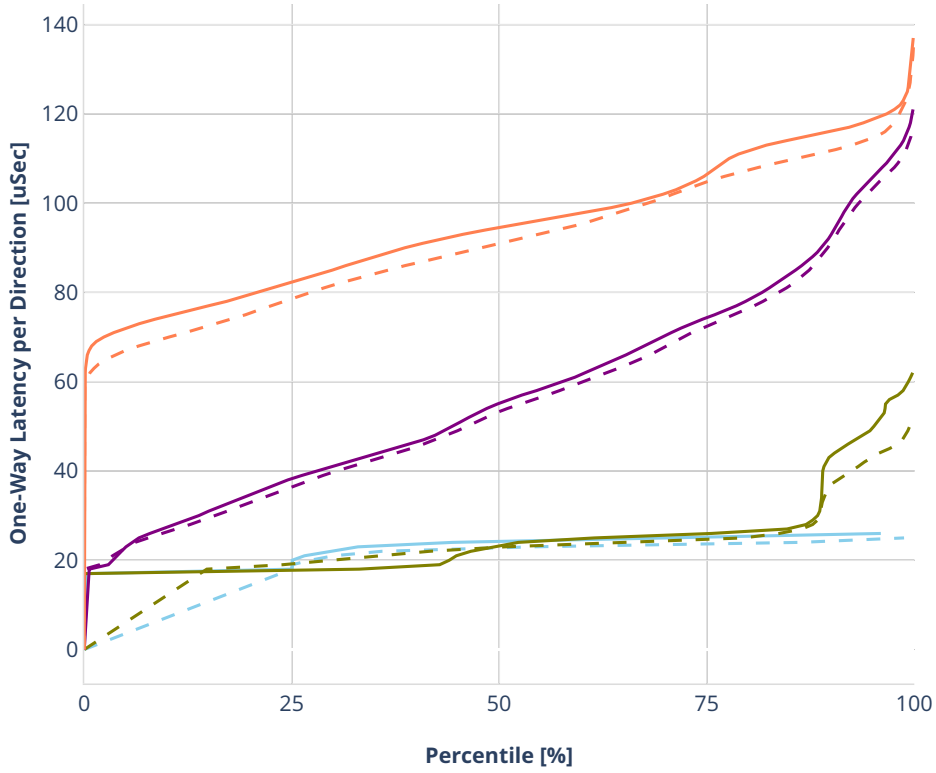

### Latency: avf-dot1q--ethip4vxlan-l2bdscale100l2bd100vlan100vxlan

- No-load.
- Low-load, 10% PDR.
- Mid-load, 50% PDR.
- High-load, 90% PDR.