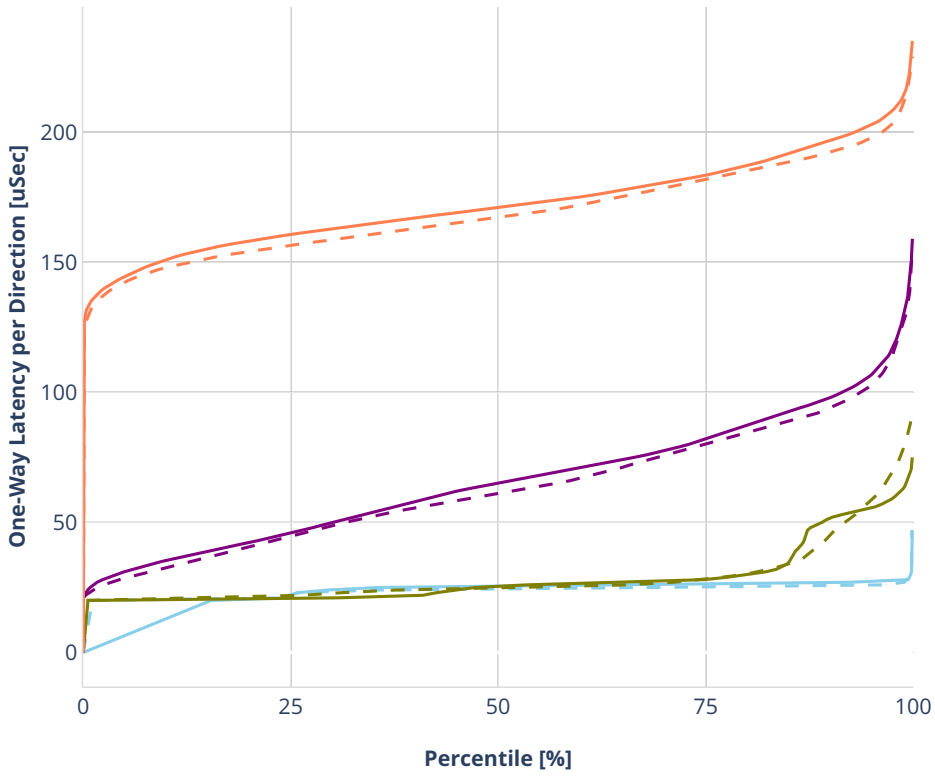

Latency: avf-1lbvplacp-dot1q-l2xcbase-eth-2vhostvr1024-1vm

- No-load.
- Low-load, 10% PDR.
- Mid-load, 50% PDR.
- High-load, 90% PDR.