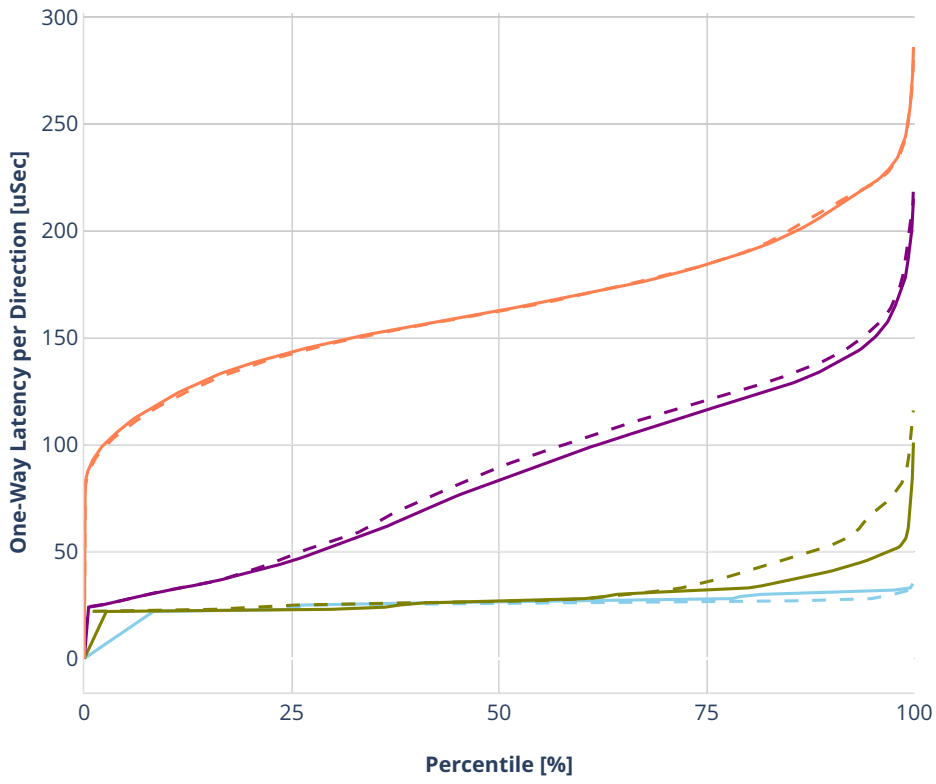

Latency: avf-1lbvpplacp-dot1q-l2xcbase-eth-2vhostvr1024-1vm-vppl2xc

- No-load.
- Low-load, 10% PDR.
- Mid-load, 50% PDR.
- High-load, 90% PDR.