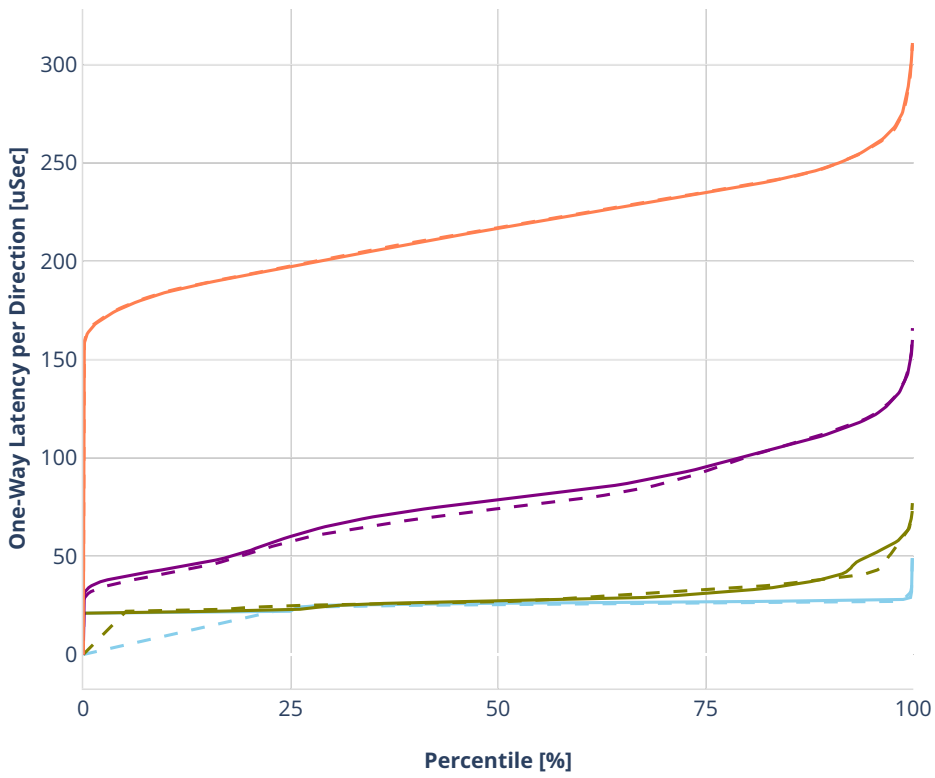

Latency: avf-1lbvplacp-dot1q-l2bdbasemaclrn-eth-2vhostvr1024-1vm

- No-load.
- Low-load, 10% PDR.
- Mid-load, 50% PDR.
- High-load, 90% PDR.