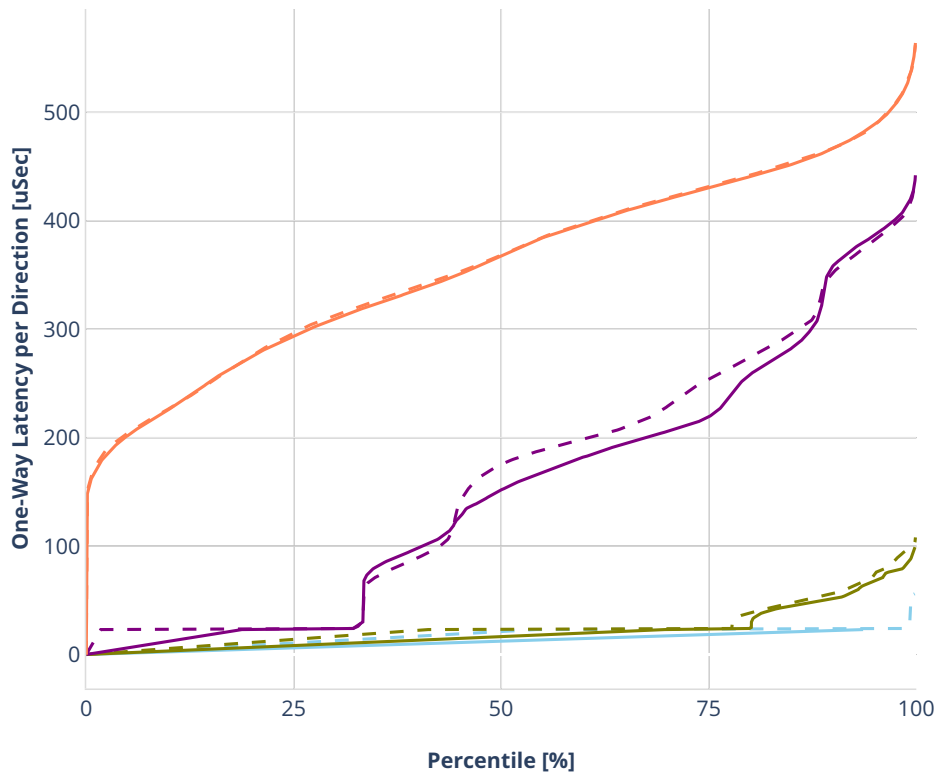

### Latency: ethip4ipsec4tnlsw-ip4base-int-aes256gcm

- No-load.
- Low-load, 10% PDR.
- Mid-load, 50% PDR.
- High-load, 90% PDR.