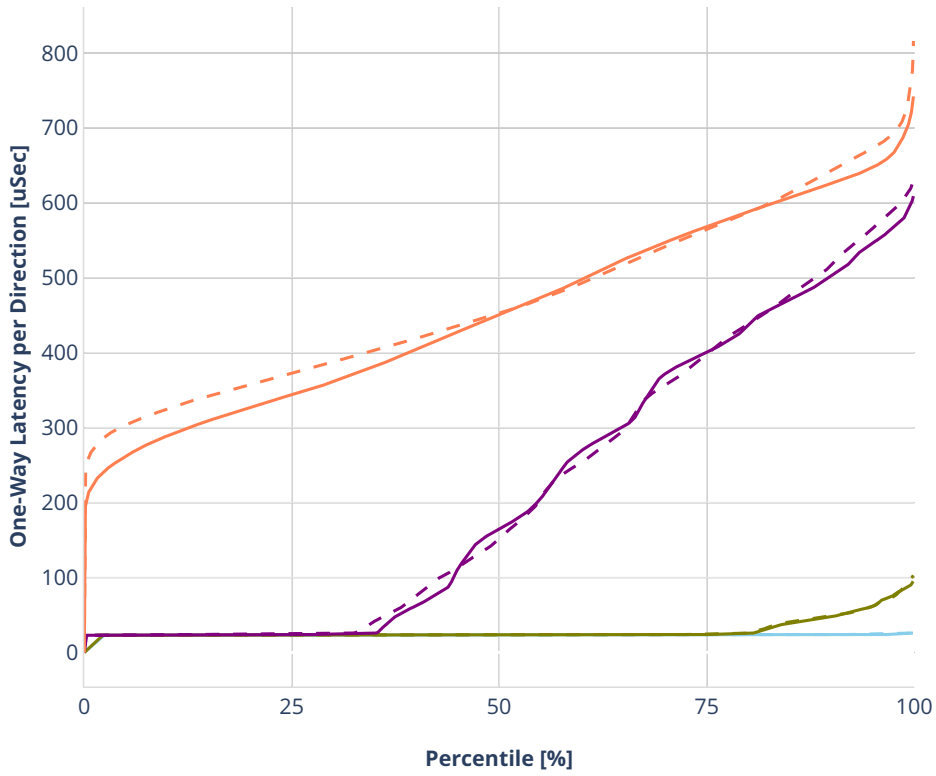

Latency: ethip4ipsec10000tnlsw-ip4base-int-aes256gcm

- No-load.
- Low-load, 10% PDR.
- Mid-load, 50% PDR.
- High-load, 90% PDR.