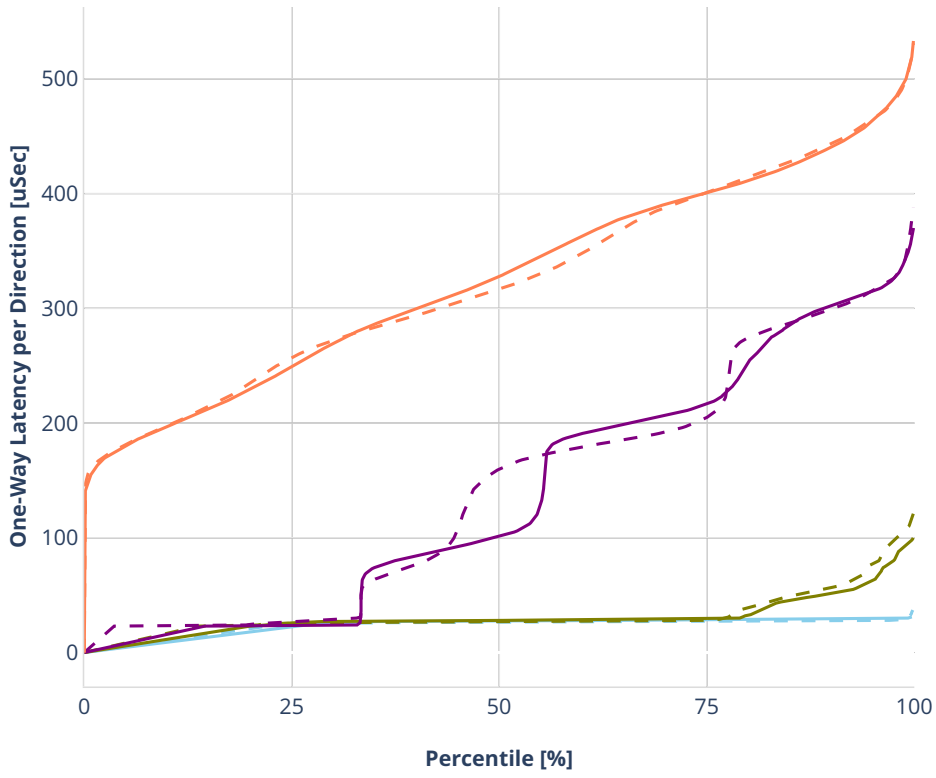

### Latency: avf-ethip4ipsec4tnlsw-ip4base-int-aes256gcm

- No-load.
- Low-load, 10% PDR.
- Mid-load, 50% PDR.
- High-load, 90% PDR.