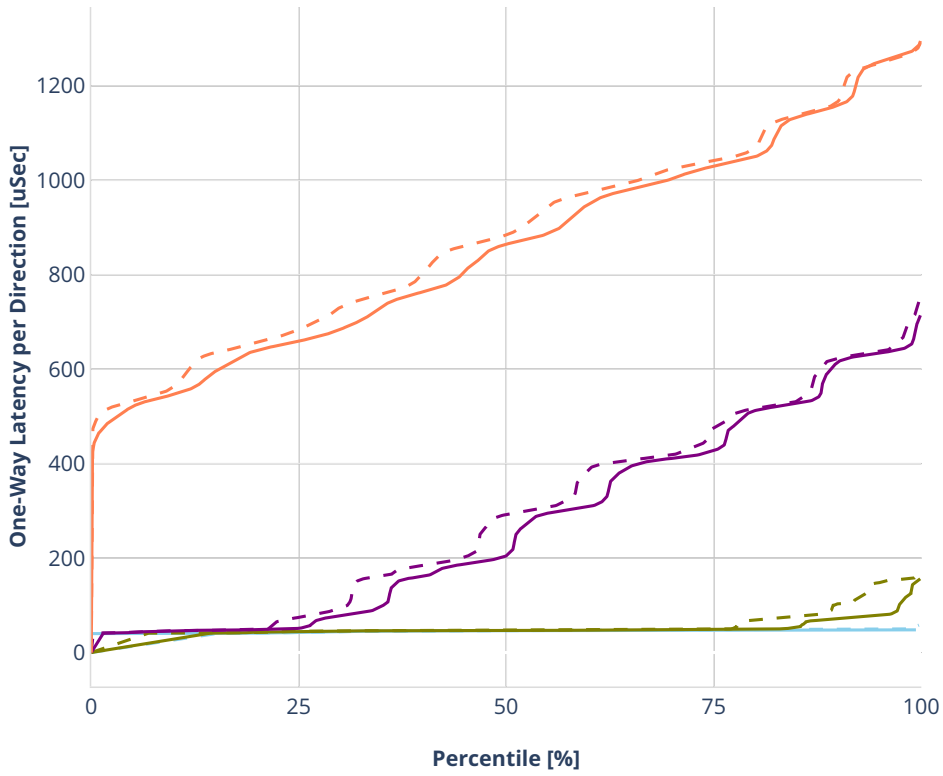

Latency: avf-ethip4ipsec4tnlsw-ip4base-int-aes128cbc-hmac512sha

- No-load.
- Low-load, 10% PDR.
- Mid-load, 50% PDR.
- High-load, 90% PDR.