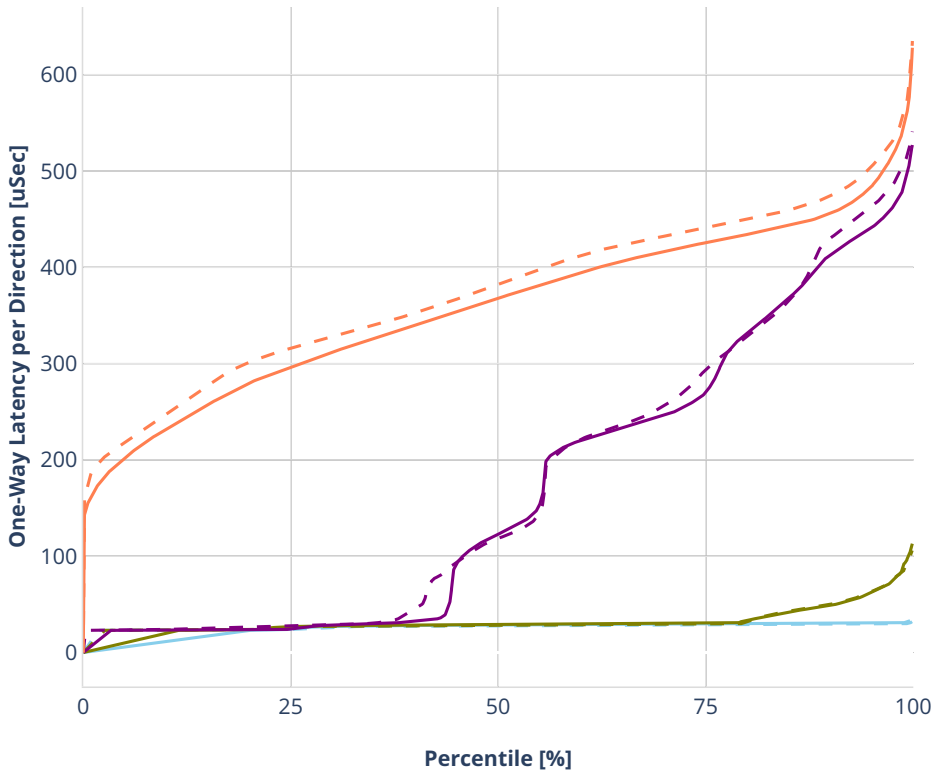

Latency: avf-ethip4ipsec1000tnlsw-ip4base-int-aes256gcm

- No-load.
- Low-load, 10% PDR.
- Mid-load, 50% PDR.
- High-load, 90% PDR.