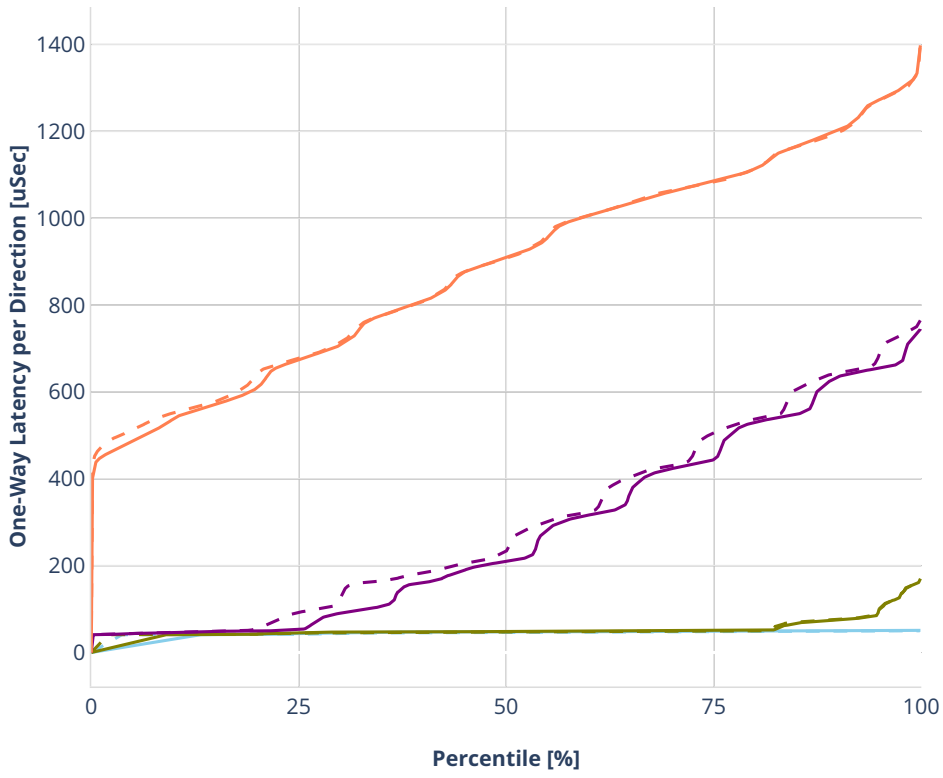

### Latency: avf-ethipsec1000tnlsw-ip4base-int-aes128cbc-hmac512sha

- No-load.
- Low-load, 10% PDR.
- Mid-load, 50% PDR.
- High-load, 90% PDR.